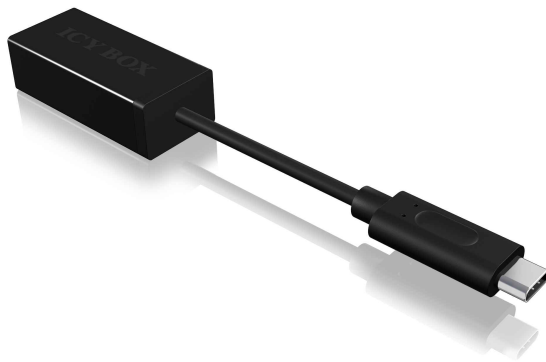

ICY BOX IB-AC535-C USB Type-C™ to Ethernet (10/100 Mbit/s) adapter

Key Features

- USB Type-C™ to RJ-45 Ethernet port
- LAN Transfer rate: 10/100 Mbit/s
- Supports IEEE 802.3, 802.3u standards
- Very small size
- Supports Windows XP/Vista/7/8/10, MAC OS X 10.6 – 10.11, Linux Kernel 3.x/2.6x (Android 1.x/2.x/3.x/4.x)
- Plug and Play by Windows 8/8.1 - no driver installation

Function

The IB-AC535-C converts a USB Type-C™ port to a RJ-45 Ethernet port and connects your notebook or tablet PC to a network/internet.

Technical data

Model	IB-AC535-C
Article No.	60028
Bezeichnung EN	USB Type-C™ to Ethernet (10/100 Mbit/s) adapter
EAN code	4250078163695
Brand	ICY BOX
Colour	Black
Material	Plastic
Interface	USB Type-C™ to RJ-45
Transfer rate	10/100 Mbit/s (Full/Half-duplex)
Packing content	1x IB-AC535-C, 1x driver CD