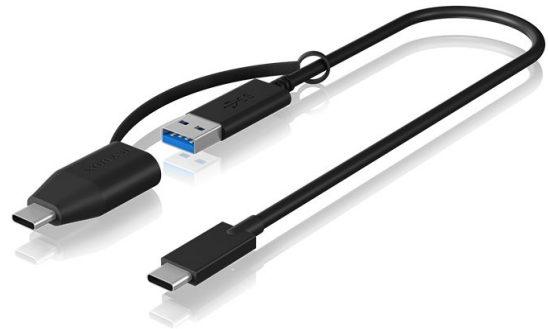

ICY BOX IB-CB033

USB 3.2 (Gen 2) Type-C® to USB Type-A & Type-C® cable

Key features

- USB 3.2 (Gen 2) Type-C® to Type-A cable
- Including Type-A to Type-C® adapter
- Data transfer rates of up to 10 Gbit/s
- Cable length 35 cm
- Operating system independent

Packing content
1x IB-CB033, 1x Manual

Technical data

Model	IB-CB033
Article no.	60836
EAN code	4250078171720
Brand	ICY BOX
Colour	Black
Material	PC / ABS
Interface to host computer	USB 3.2 (Gen 2)* Type-A / Type-C® (Adapter)
Interface to USB device	USB 3.2 (Gen 2)* Type-C®
	*USB 3.2 (Gen 2) corresponds to USB 3.1 and USB 3.1 (Gen 2).

ICY BOX **IB-CB033** USB 3.2 (Gen 2) Type-C® to USB Type-A & Type-C® cable

Powerful USB-C cable

The IB-CB033 is a high-performance USB Type-C® to Type-A cable that supports the USB 3.2 (Gen 2) standard. Accordingly, it transfers data at a rapid speed of up to 10 Gbit/s. This gives you fast access to photos, videos and other files without long delays.

Everything in perfect order

At 350 mm, the IB-CB033 is pleasantly short to connect devices at your workstation without being a nuisance on your desk. So your workplace always looks neat and tidy. And with the integrated adapter to USB Type-C, the cable fits in most cases.