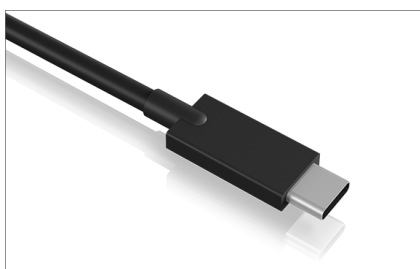

ICY BOX IB-CB033

USB 3.2 (Gen 2) Type-C® to USB Type-A & Type-C® cable

Key features

- USB 3.2 (Gen 2) Type-C® to Type-A cable
- Including Type-A to Type-C® adapter
- Data transfer rates of up to 10 Gbit/s
- Cable length 35 cm
- Operating system independent

Packing content
1x IB-CB033, 1x Manual

Technical data

Model	IB-CB033
Article no.	60836
EAN code	4250078171720
Brand	ICY BOX
Colour	Black
Material	PC / ABS
Interface to host computer	USB 3.2 (Gen 2)* Type-A / Type-C® (Adapter)
Interface to USB device	USB 3.2 (Gen 2)* Type-C®
	*USB 3.2 (Gen 2) corresponds to USB 3.1 and USB 3.1 (Gen 2).

Transfer rate	Up to 10 Gbit/s
length of cable	35 cm
Plug & Play	Yes
Operating system	Independent
System requirements	One USB 3.2 (Gen 2) device with an USB 3.2 (Gen 2) Type-C® host interface and one free USB 3.2 (Gen 2) Type-A or Type-C® port on your host computer. The IB-CB033 is backward compatible with USB 3.0, USB 2.0 and USB 1.1 ports.

ICY BOX **IB-CB033** USB 3.2 (Gen 2) Type-C® to USB Type-A & Type-C® cable

Powerful USB-C cable

The IB-CB033 is a high-performance USB Type-C® to Type-A cable that supports the USB 3.2 (Gen 2) standard. Accordingly, it transfers data at a rapid speed of up to 10 Gbit/s. This gives you fast access to photos, videos and other files without long delays.