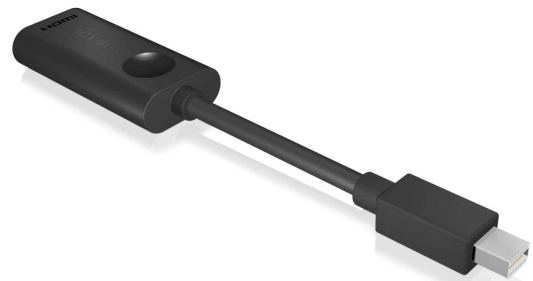

ICY BOX IB-AC506 Mini DisplayPort to HDMI® Adapter

Key features

- Mini DisplayPort (Input) to HDMI® Connector (Output)
- Supports HDMI® and Mini DP 1.2 Ultra HD (4K2K: 4096×2304@30Hz & 3840×2160@30Hz)
- Plug and Play
- Particularly good EMI protection

Function

The adapter converts a Mini DisplayPort to HDMI® Connector and connects i.e. a MacBook Air® with a HDMI® display.

The terms HDMI and HDMI High-Definition Multimedia Interface, and the HDMI Logo are trademarks or registered trademarks of HDMI Licensing LLC in the United States and other countries

Technical data

Model	IB-AC506
Article nr.	70532
EAN Code	4250078188858
Brand	ICY BOX
Article Text	Mini DisplayPort to HDMI® adapter
Resolution	Ultra HD 4K2K@30Hz
Colour	Black
Material	Plastic
Interface	Mini DisplayPort to HDMI® Connector
Packing content	1x IB-AC506, Manual