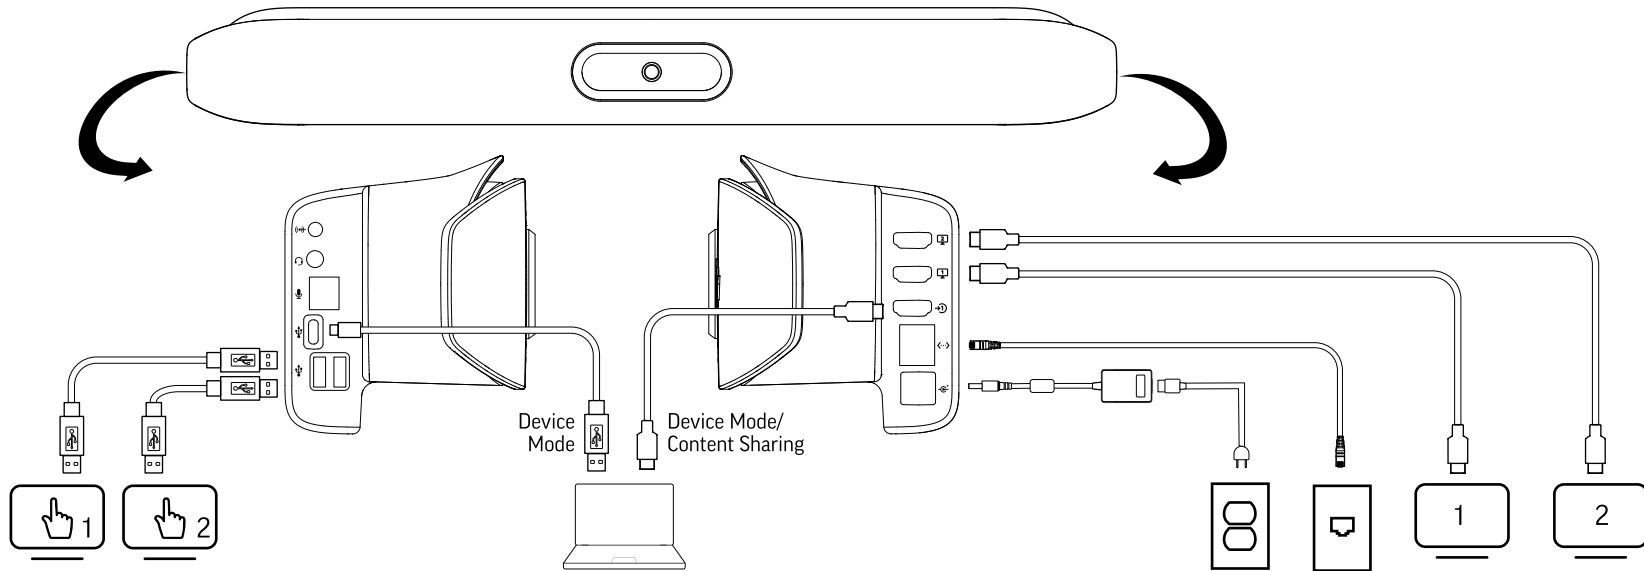

CONTENTS

HDMI
1.83 m (6 ft)

LAN (STP)
4.57 m (15 ft)

(4) M4 x 8 Screw

(4) #8 x 7/8" Plastic Anchor
(4) #8 x 1" Screw

TOOLS

1

Hereby, Plantronics B.V. declares that the radio equipment type Model P018 and P017 is in compliance with Directive 2014/53/EU. The full text of the EU declaration of conformity is available at <https://www.poly.com/gb/en/legal/compliance/conformity>.