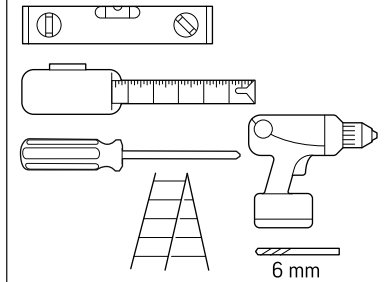

CONTENTS

HDMI
1.83 m (6 ft)

LAN (STP)
4.57 m (15 ft)

(4) M4 x 8 Screw

(4) #8 x 7/8" Plastic Anchor
(4) #8 x 1" Screw

TOOLS

1

Hereby, Plantronics B.V. declares that the radio equipment type Model P018 and P017 is in compliance with Directive 2014/53/EU. The full text of the EU declaration of conformity is available at <https://www.poly.com/gb/en/legal/compliance/conformity>.