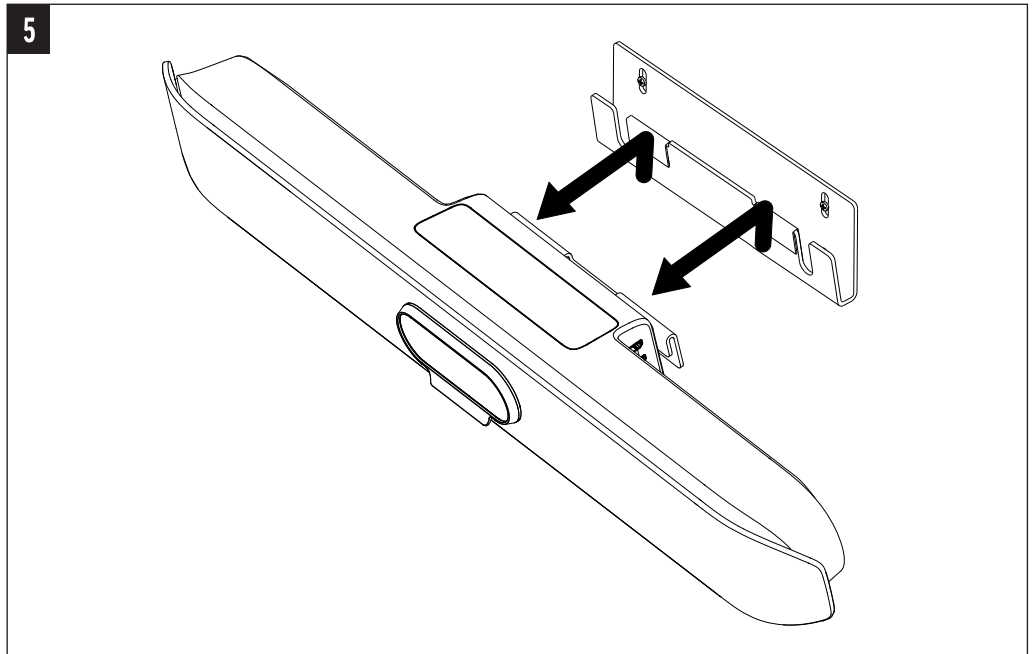

CONTENTS

HDMI
1.83 m (6 ft)

LAN (STP)
4.57 m (15 ft)

(4) M4 x 8 Screw

(4) #8 x 7/8" Plastic Anchor
(4) #8 x 1" Screw

TOOLS

1

Hereby, Plantronics B.V. declares that the radio equipment type Model P018 and P017 is in compliance with Directive 2014/53/EU. The full text of the EU declaration of conformity is available at <https://www.poly.com/gb/en/legal/compliance/conformity>.