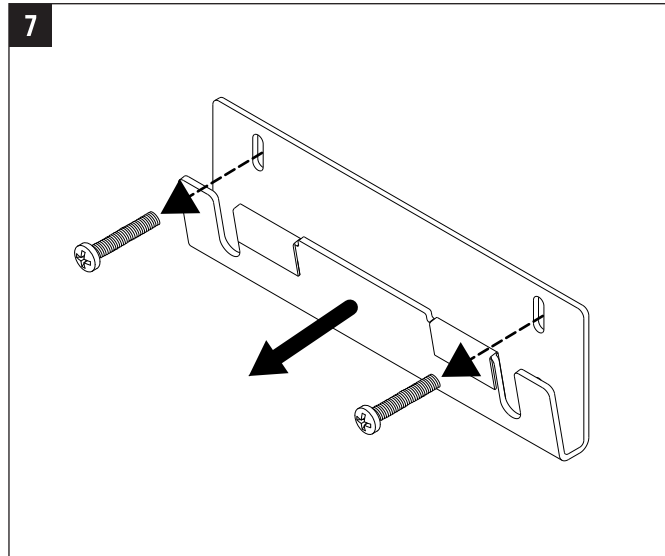

CONTENTS

HDMI
1.83 m (6 ft)

LAN (STP)
4.57 m (15 ft)

(4) M4 x 8 Screw

(4) #8 x 7/8" Plastic Anchor
(4) #8 x 1" Screw

TOOLS

1

Hereby, Plantronics B.V. declares that the radio equipment type Model P018 and P017 is in compliance with Directive 2014/53/EU. The full text of the EU declaration of conformity is available at <https://www.poly.com/gb/en/legal/compliance/conformity>.