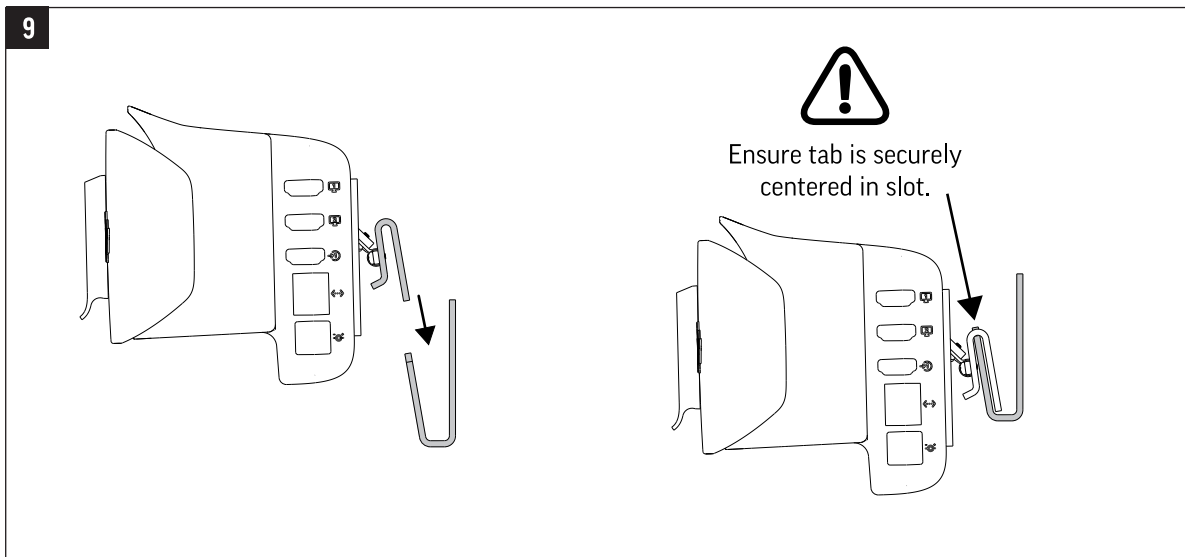

CONTENTS

HDMI
1.83 m (6 ft)

LAN (STP)
4.57 m (15 ft)

(4) M4 x 8 Screw

(4) #8 x 7/8" Plastic Anchor
(4) #8 x 1" Screw

TOOLS

1

Hereby, Plantronics B.V. declares that the radio equipment type Model P018 and P017 is in compliance with Directive 2014/53/EU. The full text of the EU declaration of conformity is available at <https://www.poly.com/gb/en/legal/compliance/conformity>.