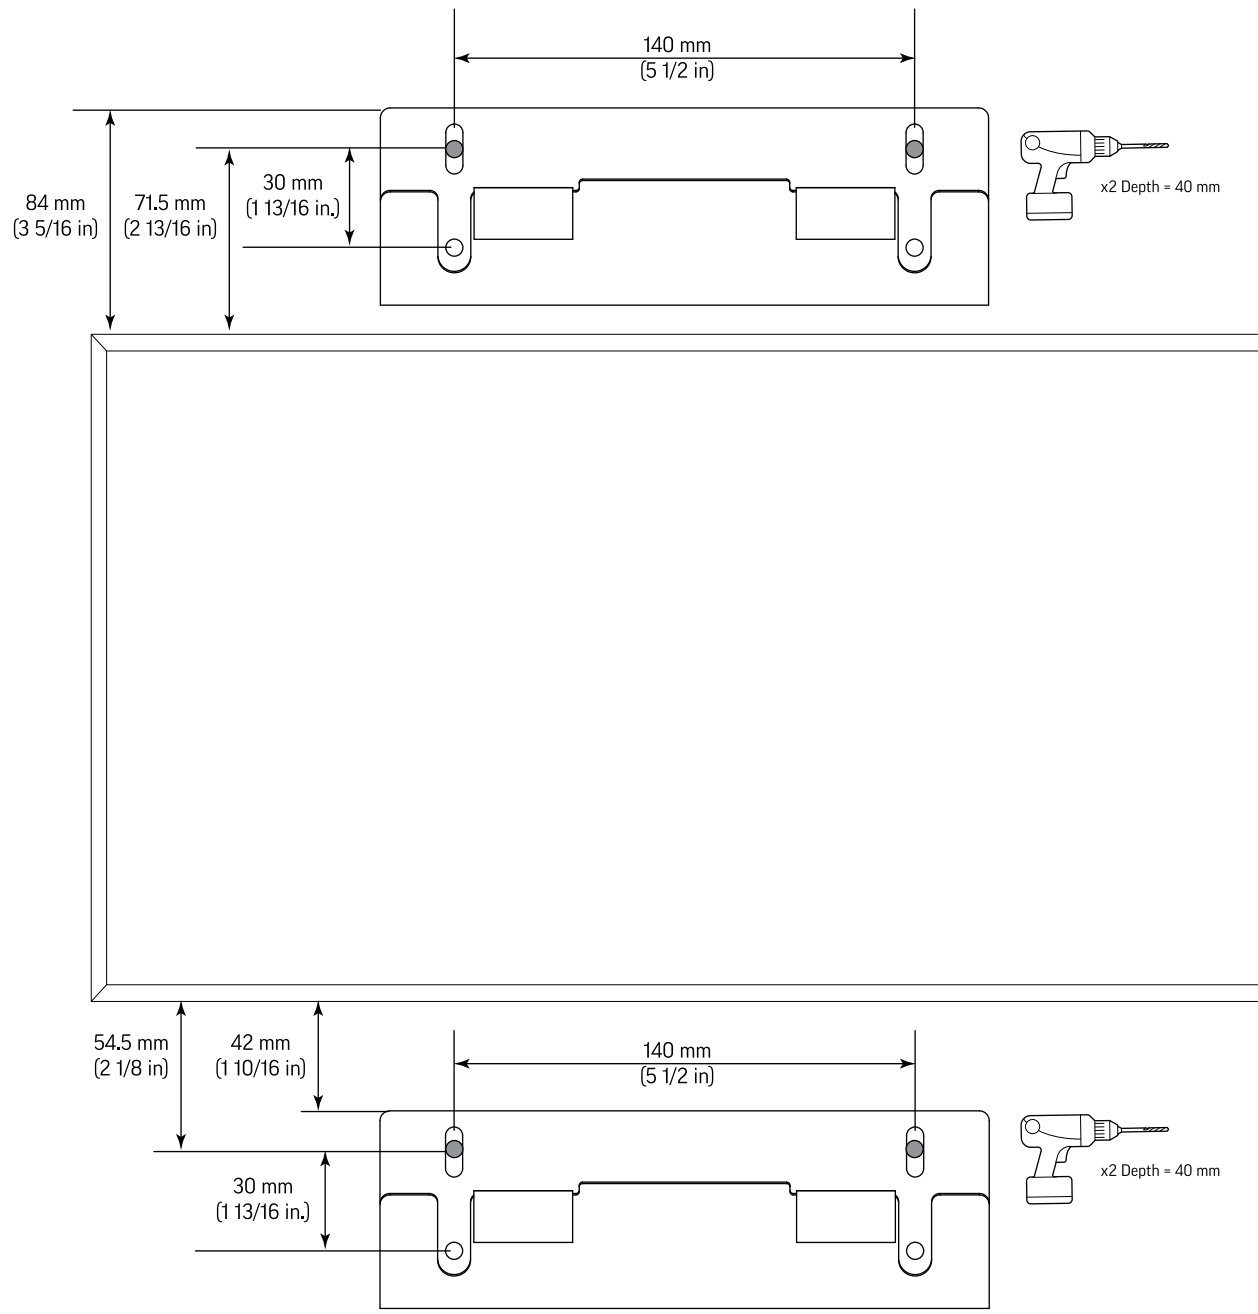

CONTENTS

HDMI
1.83 m (6 ft)

LAN (STP)
4.57 m (15 ft)

(4) M4 x 8 Screw

(4) #8 x 7/8" Plastic Anchor
(4) #8 x 1" Screw

TOOLS

1

Hereby, Plantronics B.V. declares that the radio equipment type Model P018 and P017 is in compliance with Directive 2014/53/EU. The full text of the EU declaration of conformity is available at <https://www.poly.com/gb/en/legal/compliance/conformity>.