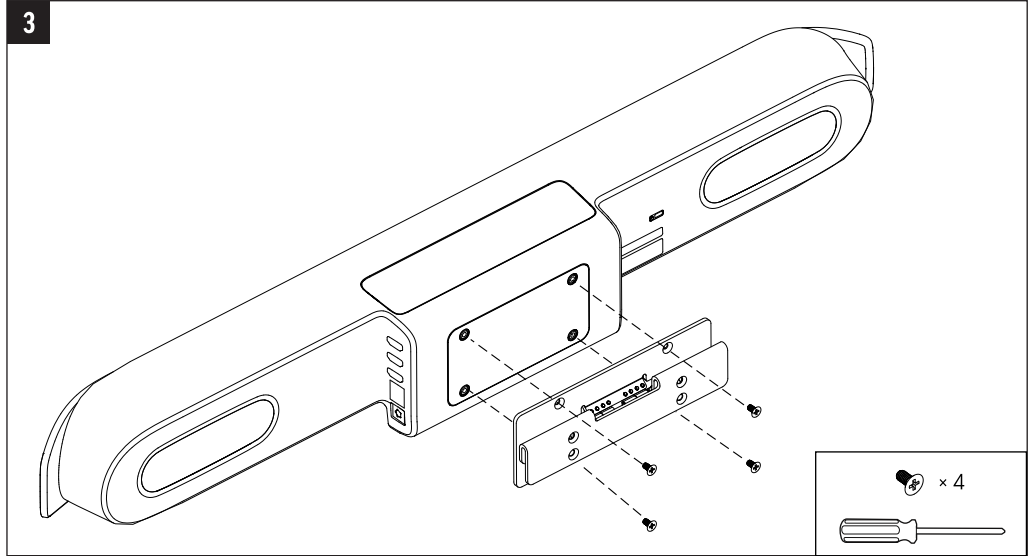

CONTENTS

HDMI
1.83 m (6 ft)

LAN (STP)
4.57 m (15 ft)

(4) M4 x 8 Screw

(4) #8 x 7/8" Plastic Anchor
(4) #8 x 1" Screw

TOOLS

1

Hereby, Plantronics B.V. declares that the radio equipment type Model P018 and P017 is in compliance with Directive 2014/53/EU. The full text of the EU declaration of conformity is available at <https://www.poly.com/gb/en/legal/compliance/conformity>.