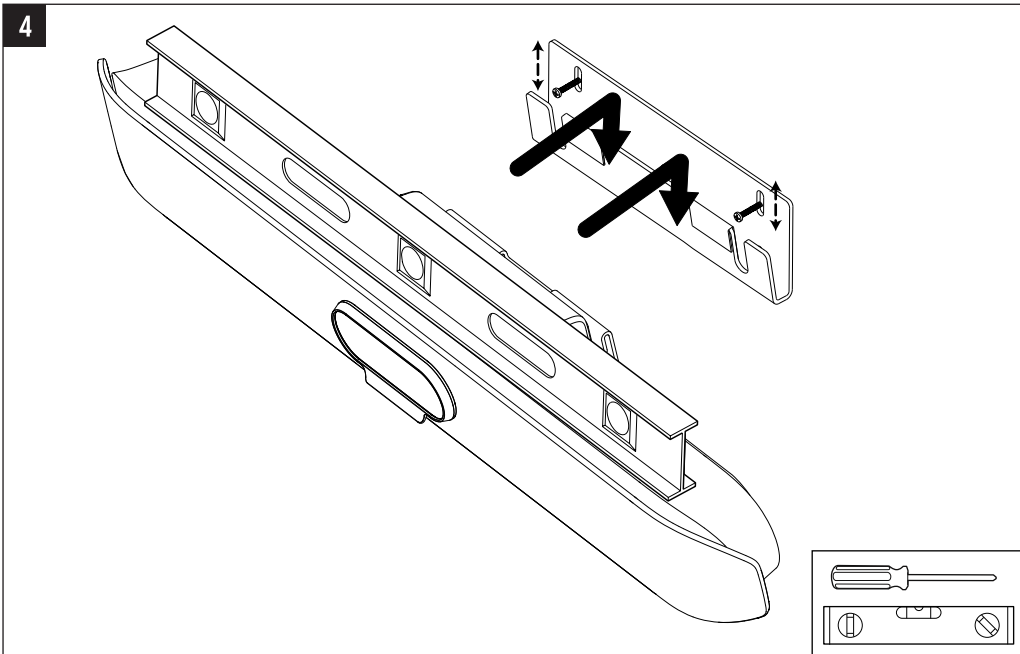

CONTENTS

HDMI
1.83 m (6 ft)

LAN (STP)
4.57 m (15 ft)

(4) M4 x 8 Screw

(4) #8 x 7/8" Plastic Anchor
(4) #8 x 1" Screw

TOOLS

1

Hereby, Plantronics B.V. declares that the radio equipment type Model P018 and P017 is in compliance with Directive 2014/53/EU. The full text of the EU declaration of conformity is available at <https://www.poly.com/gb/en/legal/compliance/conformity>.