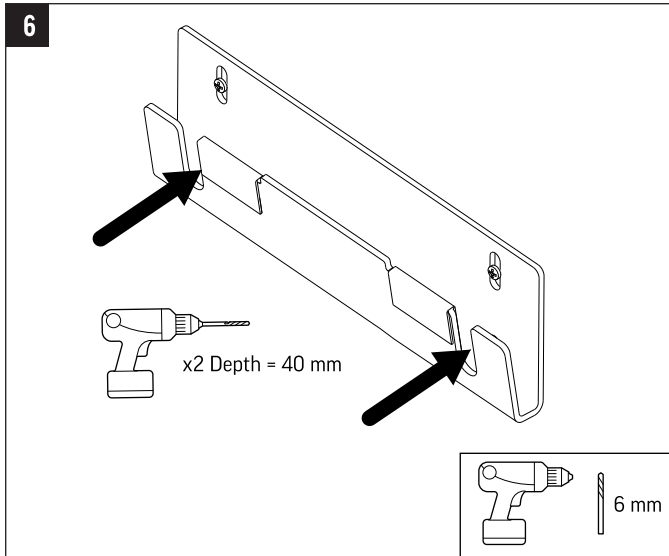

CONTENTS

HDMI
1.83 m (6 ft)

LAN (STP)
4.57 m (15 ft)

(4) M4 x 8 Screw

(4) #8 x 7/8" Plastic Anchor
(4) #8 x 1" Screw

TOOLS

1

Hereby, Plantronics B.V. declares that the radio equipment type Model P018 and P017 is in compliance with Directive 2014/53/EU. The full text of the EU declaration of conformity is available at <https://www.poly.com/gb/en/legal/compliance/conformity>.