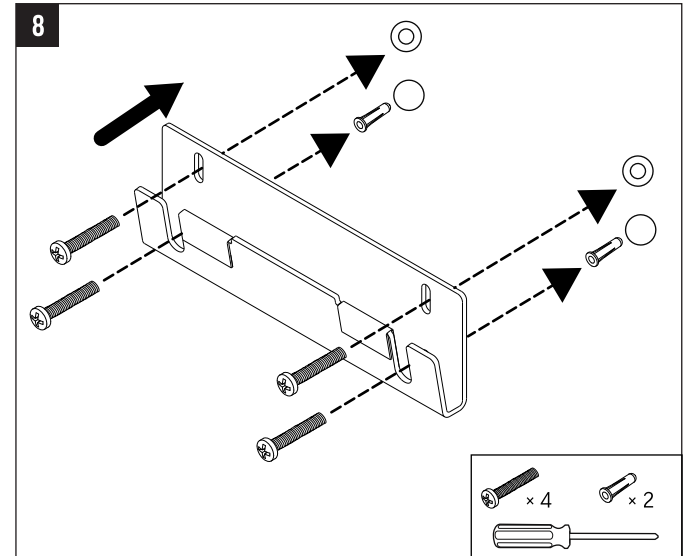

CONTENTS

HDMI
1.83 m (6 ft)

LAN (STP)
4.57 m (15 ft)

(4) M4 x 8 Screw

(4) #8 x 7/8" Plastic Anchor
(4) #8 x 1" Screw

TOOLS

1

Hereby, Plantronics B.V. declares that the radio equipment type Model P018 and P017 is in compliance with Directive 2014/53/EU. The full text of the EU declaration of conformity is available at <https://www.poly.com/gb/en/legal/compliance/conformity>.