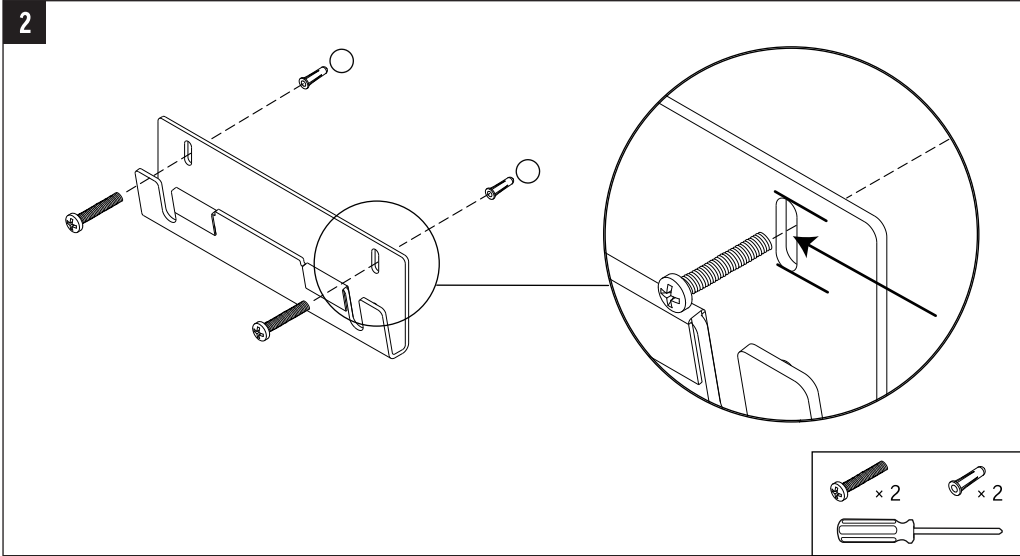

CONTENTS

HDMI
1.83 m (6 ft)

LAN (STP)
4.57 m (15 ft)

(4) M4 x 8 Screw

(4) #8 x 7/8" Plastic Anchor
(4) #8 x 1" Screw

TOOLS

1

Hereby, Plantronics B.V. declares that the radio equipment type Model P018 and P017 is in compliance with Directive 2014/53/EU. The full text of the EU declaration of conformity is available at <https://www.poly.com/gb/en/legal/compliance/conformity>.