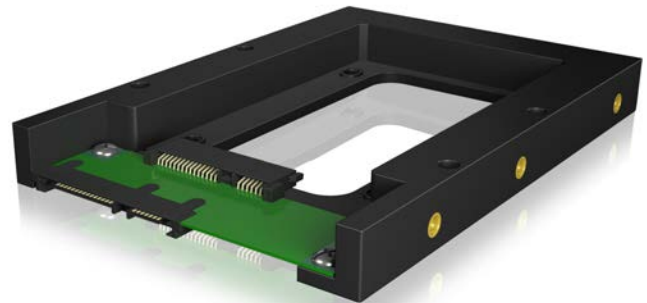

ICY BOX IB-2538StS 2.5" to 3.5" HDD/SSD Converter

Key features

- Converts a 2.5" SATA HDD or SSD to a 3.5" SATA HDD
- Enables the use of a high speed 2.5" SSD in a 3.5" case
- Supports SATA III up to 6 Gbit/s
- Recessed brass threads for fastening
- Supports Hot Swap

The small one becomes the big one

With the IB-2538StS a 2.5" SATA HDD or an SSD fits into a bay or an enclosure for a bigger 3.5" HDD. Thanks to the brass threads, the converter can be securely mounted in the housing.

Rear view

Technical data

Model	IB-2538StS
Article No.	60077
EAN code	4250078164104
Brand	ICY BOX
Article text	2.5" to 3.5" HDD/SSD Converter
Colour	Black
Material	Plastic
SSD/HDD size	1x 2.5" SATA
HDD height	5 - 15 mm
HDD capacity	Unlimited
Hot Swap	Yes
Transfer rate	SATA III up to 6 Gbit/s
Operating system	OS independent

Packing content: 1x IB-2538StS, 1x screw set, 1x manual

Logistical data

Packing unit:	20 pcs./carton	Dimension / carton:	420x320x250 mm	Import tax:	84733080
Total weight:	4.6 kg/carton	Dimension (incl. packing):	200x150x45 mm		
Gross weight (inc. packing):	0.201 kg	Dimension from article:	145x100x15 mm		
Net weight:	0.067 kg	Country of origin:	China		