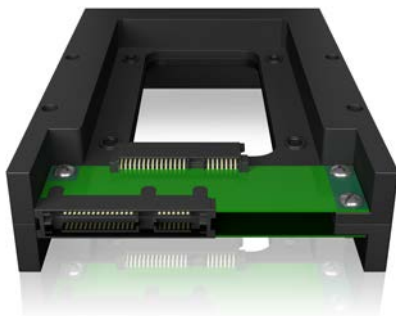

ICY BOX IB-2538StS 2.5" to 3.5" HDD/SSD Converter

Key features

- Converts a 2.5" SATA HDD or SSD to a 3.5" SATA HDD
- Enables the use of a high speed 2.5" SSD in a 3.5" case
- Supports SATA III up to 6 Gbit/s
- Recessed brass threads for fastening
- Supports Hot Swap

The small one becomes the big one

With the IB-2538StS a 2.5" SATA HDD or an SSD fits into a bay or an enclosure for a bigger 3.5" HDD. Thanks to the brass threads, the converter can be securely mounted in the housing.

Rear view

Technical data

Model	IB-2538StS
Article No.	60077
EAN code	4250078164104
Brand	ICY BOX
Article text	2.5" to 3.5" HDD/SSD Converter
Colour	Black
Material	Plastic
SSD/HDD size	1x 2.5" SATA
HDD height	5 - 15 mm
HDD capacity	Unlimited
Hot Swap	Yes
Transfer rate	SATA III up to 6 Gbit/s
Operating system	OS independent

Packing content: 1x IB-2538StS, 1x screw set, 1x manual

Logistical data

Packing unit:	20 pcs./carton	Dimension / carton:	420x320x250 mm	Import tax:	84733080
Total weight:	4.6 kg/carton	Dimension (incl. packing):	200x150x45 mm		
Gross weight (inc. packing):	0.201 kg	Dimension from article:	145x100x15 mm		
Net weight:	0.067 kg	Country of origin:	China		