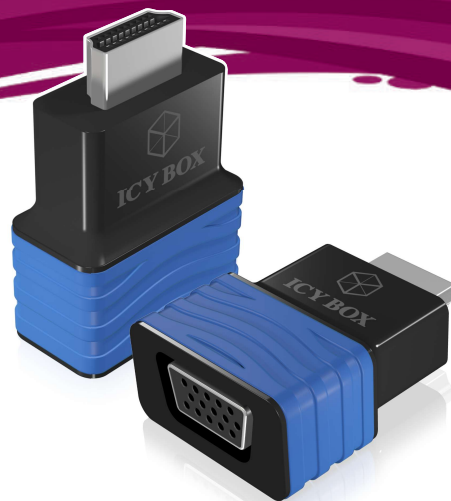

## ICY BOX IB-AC516 HDMI® to VGA Adapter

### Key features

- Adapts HDMI® (Input) to VGA (Output)
- Supports VESA & CEA timing standards up to UXGA and resolution 1920x1200@60Hz
- Supports mirror and extended mode
- Plug and Play

### Function

The adapter converts a HDMI® to a VGA port and connects i.e. a notebook with a beamer or an old monitor.

The terms HDMI and HDMI High-Definition Multimedia Interface, and the HDMI Logo are trademarks or registered trademarks of HDMI Licensing LLC in the United States and other countries

### Technical data

Model	IB-AC516
Article nr.	70544
EAN Code	4250078160472
Brand	ICY BOX
Article Text	HDMI® to VGA Adapter
Resolution	Full HD 1080p
Colour	Black/Blue
Material	Plastic
Interface	HDMI® to VGA
Packing content	1x IB-AC516, Manual