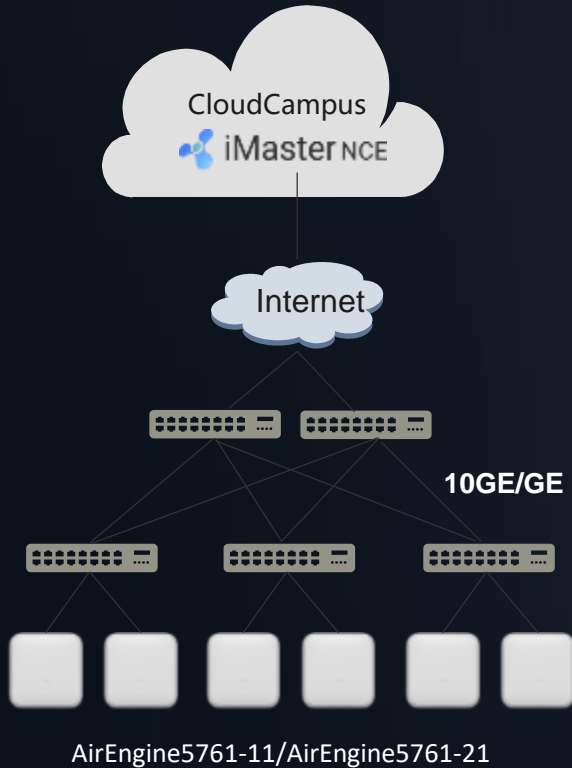

## DELIVERED IN 2 WEEKS

*Fast Track Program — Switch & AirEngine Wi-Fi 6*

Promotion Models	Description
<b>AirEngine 5761-21</b>	11ax, 2 + 4 dual radio, Smart Antenna, USB, BLE
<b>AirEngine 5761-11</b>	11ax, 2 + 2 dual radio, Smart Antenna, USB, BLE
<b>CloudEngine S5735-L8P4S-A1</b>	8 x 10/100/1000BASE-T Ethernet Interface, 4 x GE SFP, PoE+, AC
<b>CloudEngine S5735-L24P4X-A1</b>	24 x 10/100/1000BASE-T Ethernet Interface, 4 x 10 GE SFP+, PoE+, AC
<b>CloudEngine S5735-L48P4X-A1</b>	48 x 10/100/1000BASE-T Ethernet Interface, 4 x 10 GE SFP+, PoE+, AC
<b>CloudEngine S6730-H24X6C</b>	24 x 10 GE SFP+, 6 x 100 GE/40 GE QSFP28

- Order any Switch or Access Points (APs) listed above, they'll be delivered to your door within 2 weeks.
- Promotion is valid until 30.11.2021
- Please contact Huawei partner for more information and ordering

## Access+Core 2 Layer Network

Access Control for Wired and WLAN

- **Between access and core layers:** The backbone link supports 10GE link.
- Dual-link bonding increases uplink bandwidth.