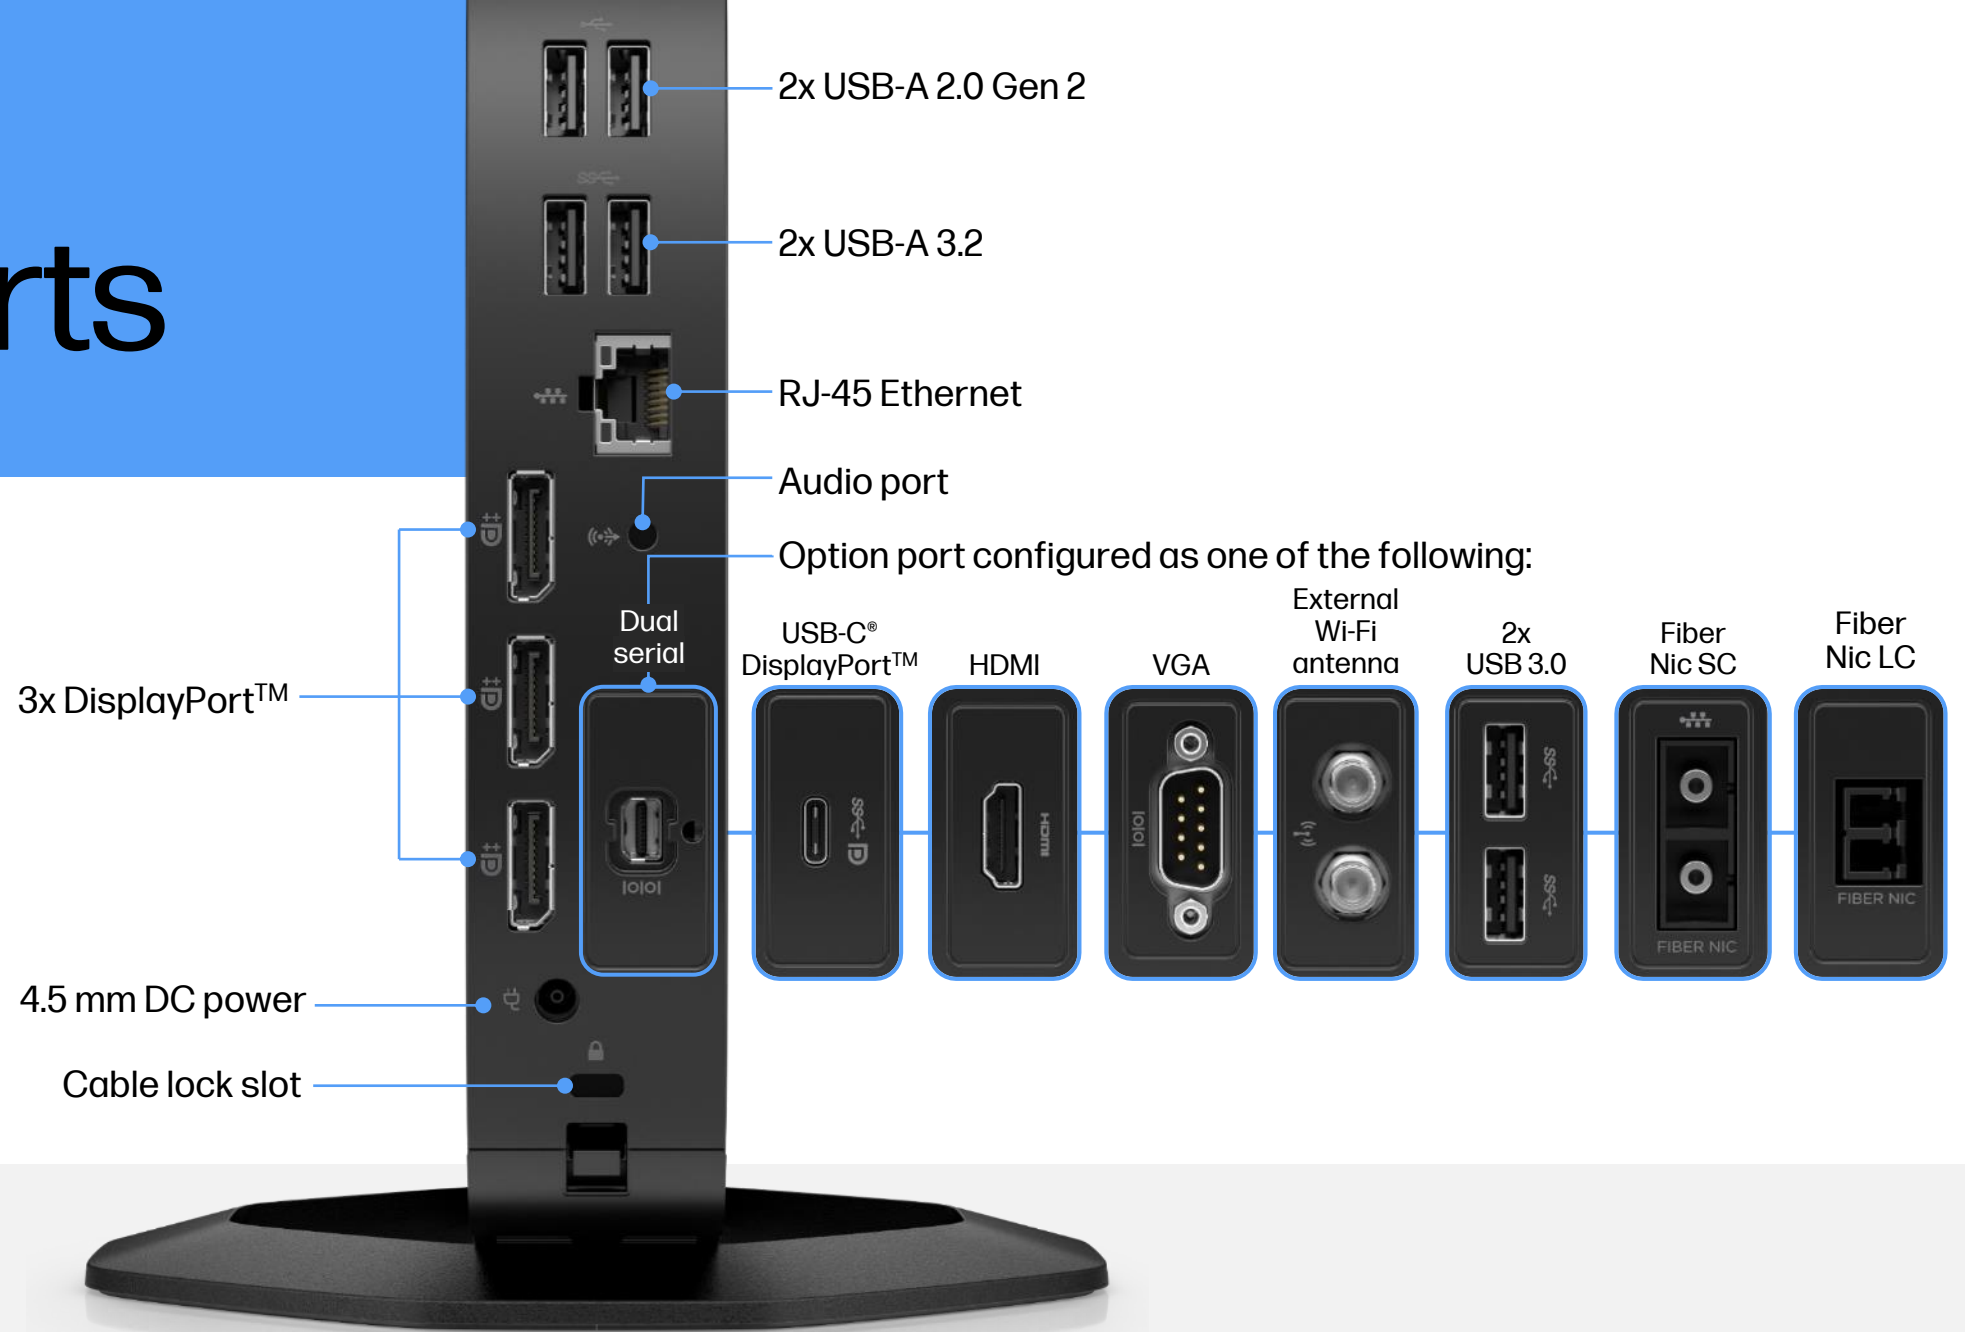

Internal storage

flash storage up to 512 GB

System memory

up to 32GB DDR4 3200, AMD Memory Guard encrypted memory

Stay connected

With Wi-Fi 6,⁹ RJ-45, and Bluetooth® 5.2

Experience more screen real estate

With support for up to three 4K displays

t655 rear ports

Mounting solutions

HP Quick Release Bracket

Quickly and securely attach a flat panel monitor or device to a variety of stands, brackets, arms or wall mounts.

HP Thin Client Dual VESA Mount