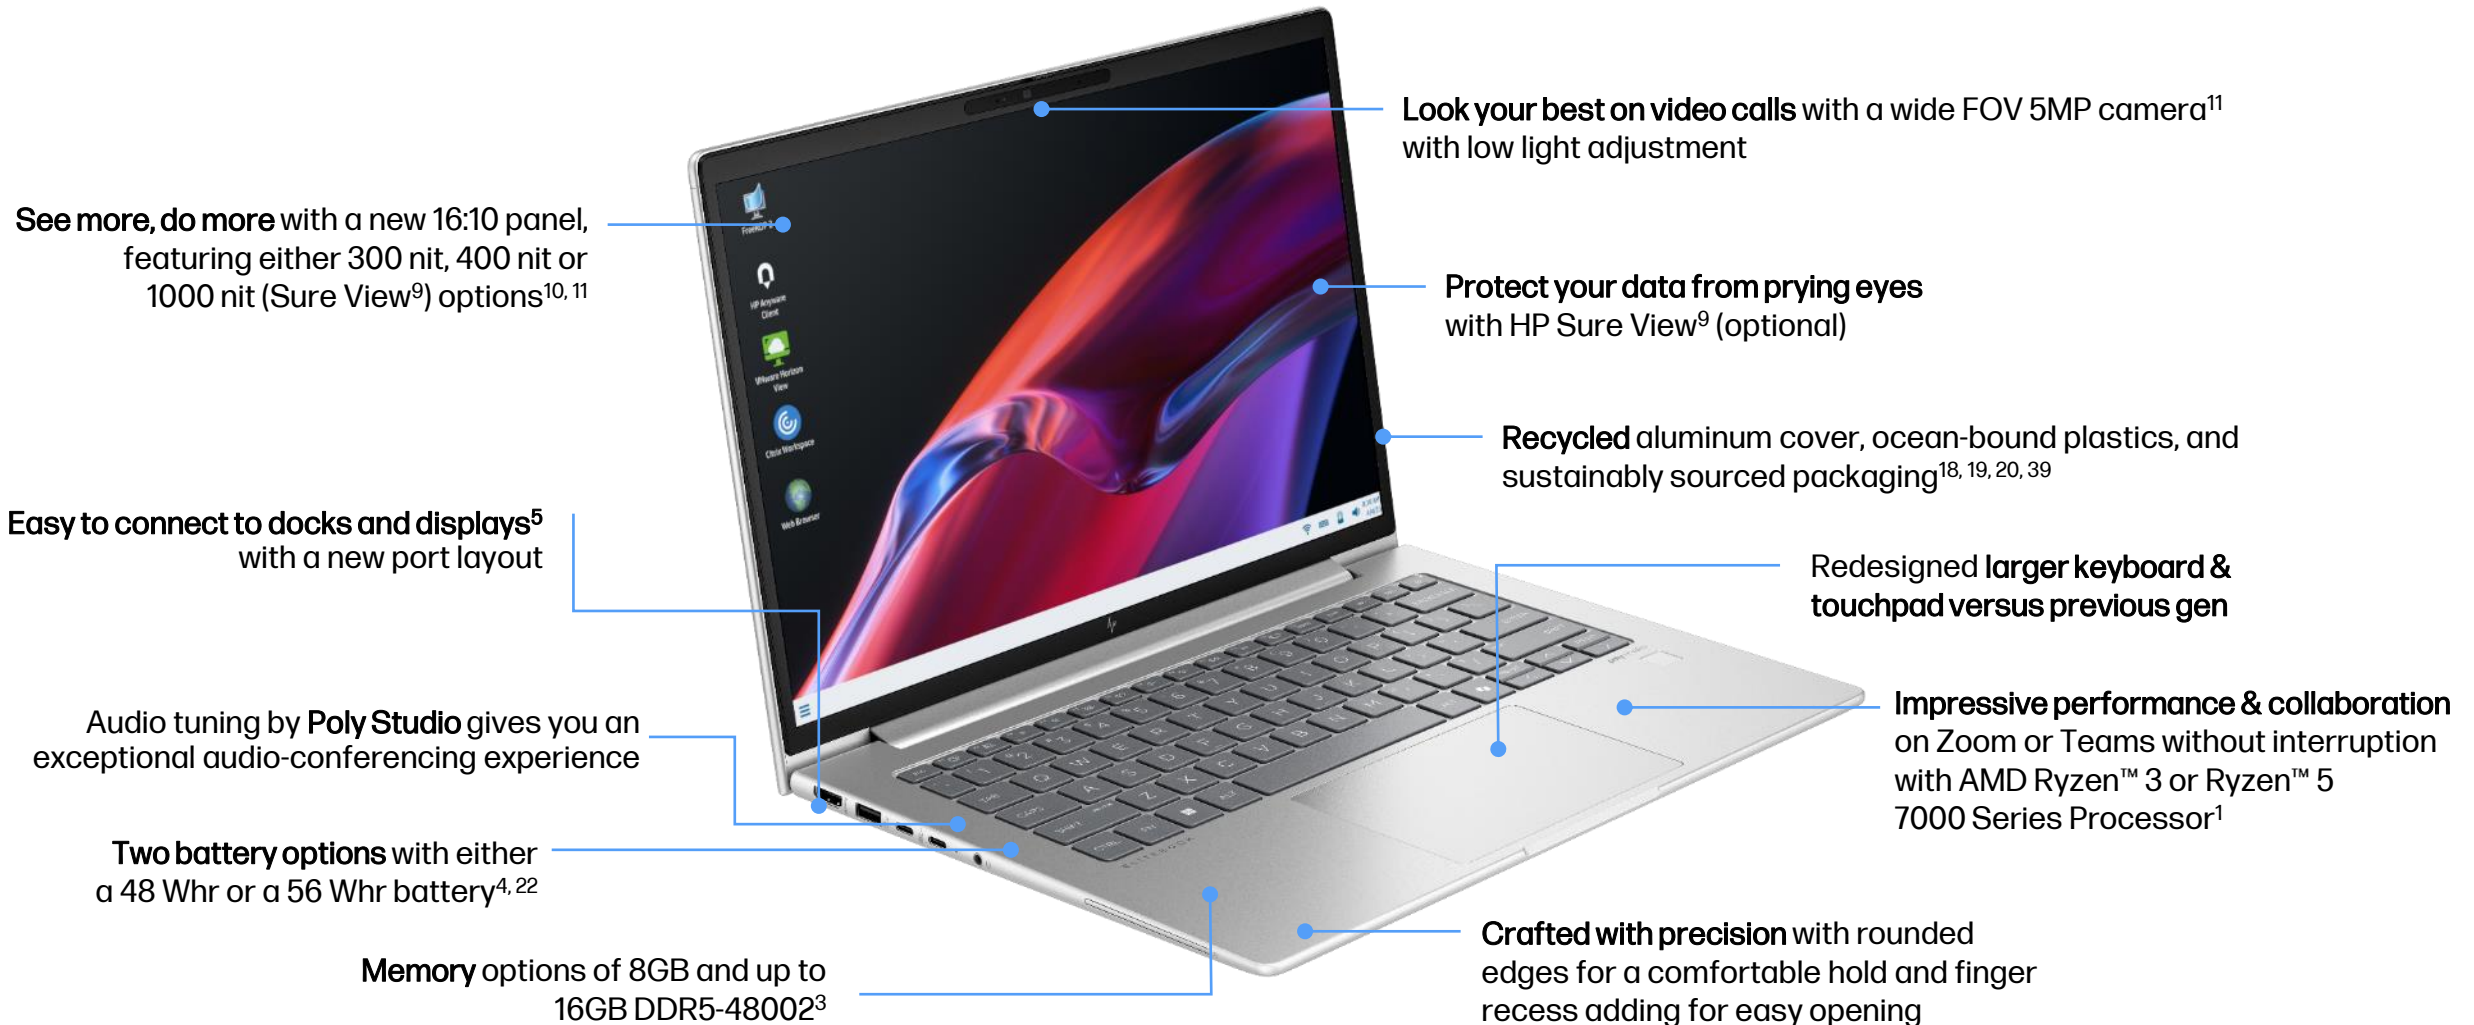

Product walkaround

Weight²³
3.08 lbs
1.398 kg

Dimensions
318.6 x 224.4 x 19.9 mm
12.54 x 8.83 x 0.78 in