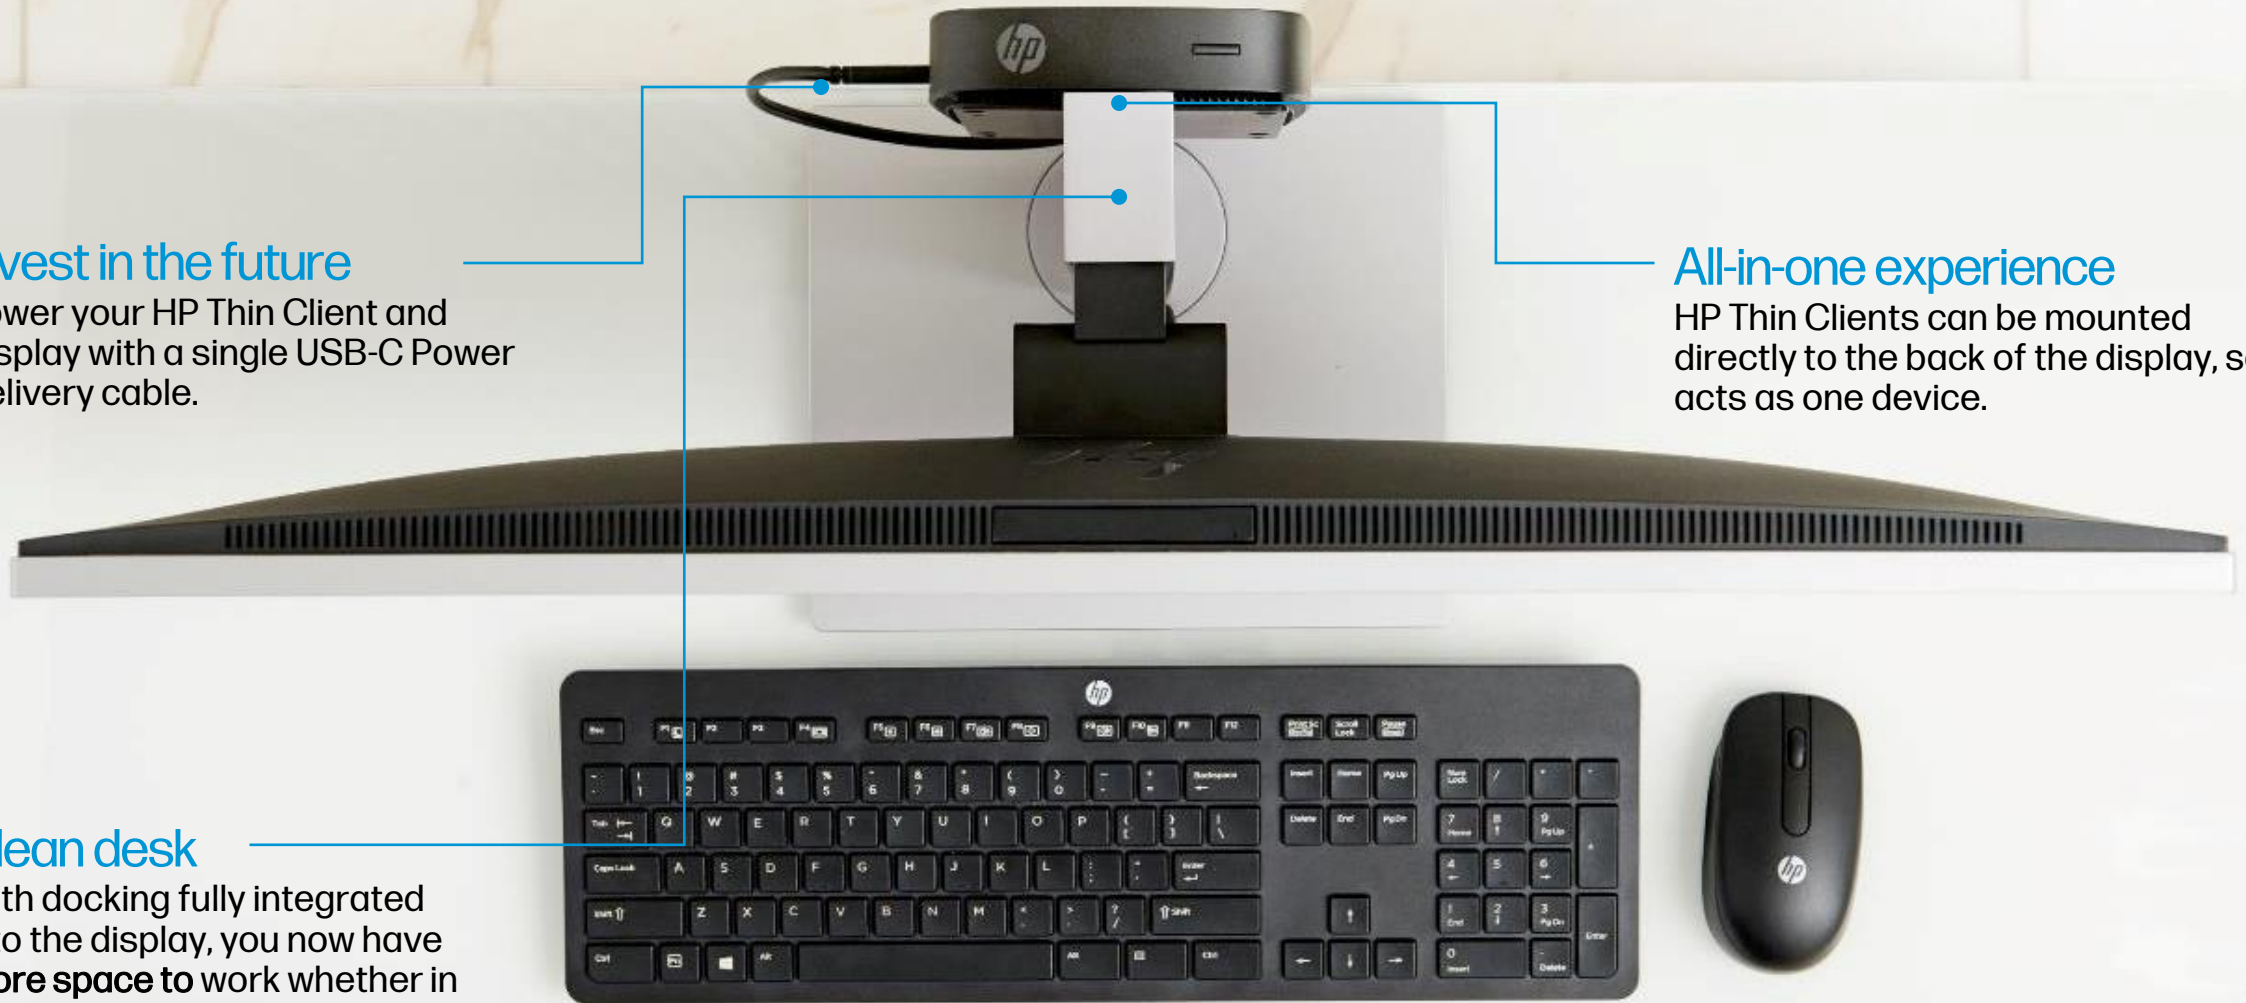

HP t655 - clean desk setup

Invest in the future

Power your HP Thin Client and Display with a single USB-C Power Delivery cable.

All-in-one experience

HP Thin Clients can be mounted directly to the back of the display, so it acts as one device.

Clean desk

With docking fully integrated into the display, you now have **more space** to work whether in the office, on-site, or at home.