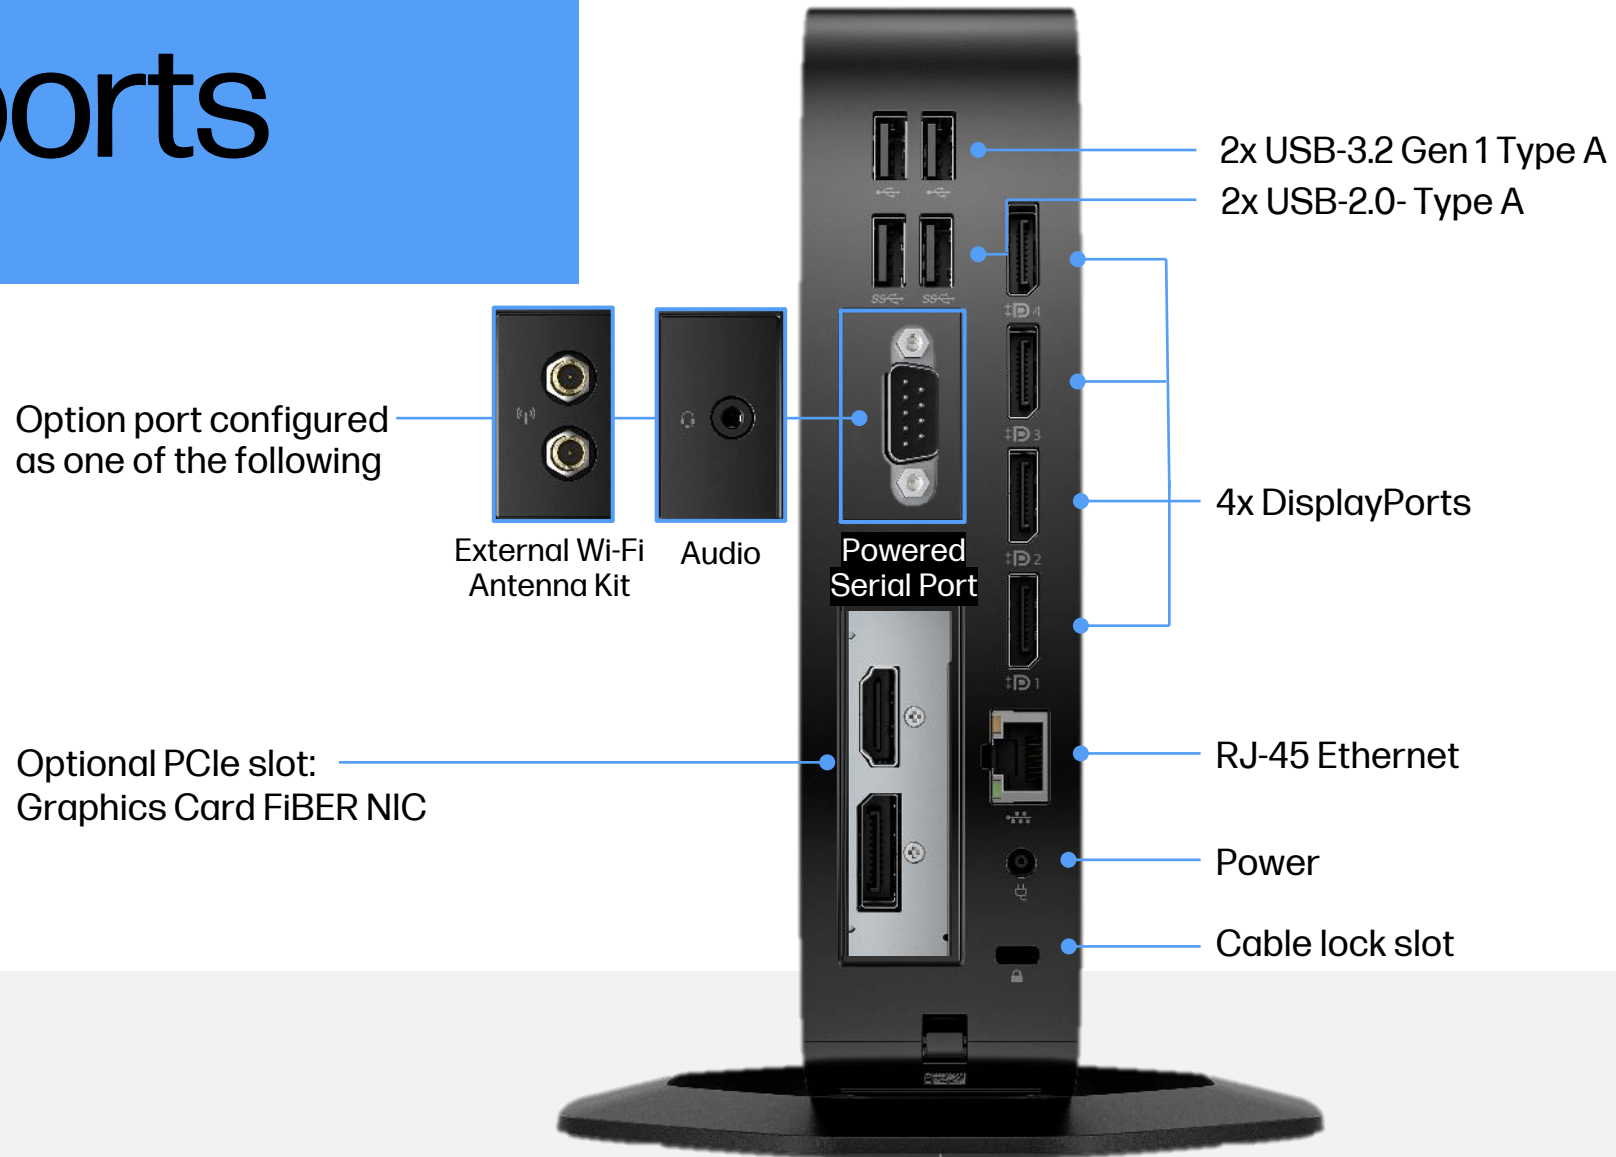

Options up to 32GB DDR4 3200

Stay connected

With Wi-Fi 6, 6e + Bluetooth® 5.3 WLAN , RJ-45

Experience more screen real estate

With support for up to six 4K displays (with optional graphics card)

t755 rear ports