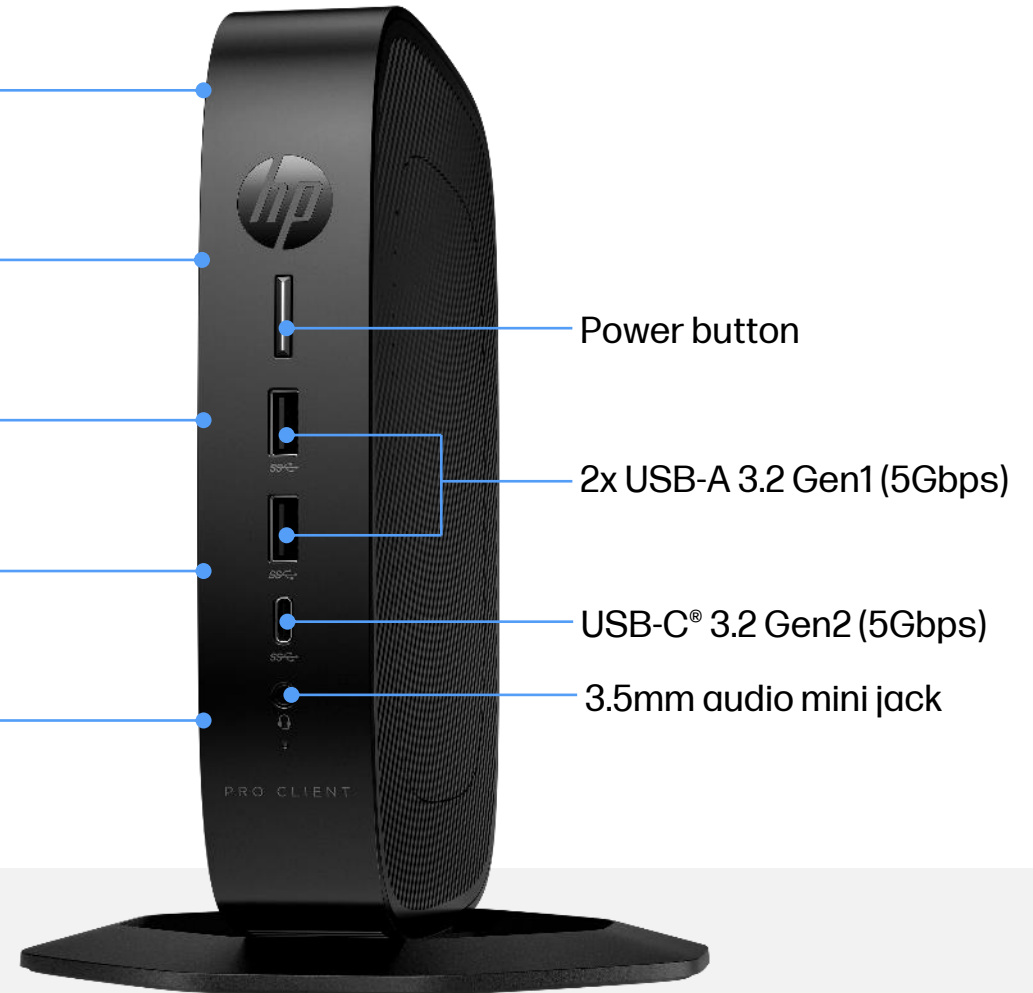

t550 - overview

Weight
1.3 kg

Dimensions
35 x 200 x 200 mm

Powerful processing

Intel® Celeron® quad-core processor J6412
with integrated Intel® Graphics

Internal storage

flash storage up to 256 GB

System memory

up to 16GB DDR4 3200

Stay connected

With Wi-Fi 6 + Bluetooth® 5.2 WLAN , RJ-45

Experience more screen real estate

With support for up to two 4K displays