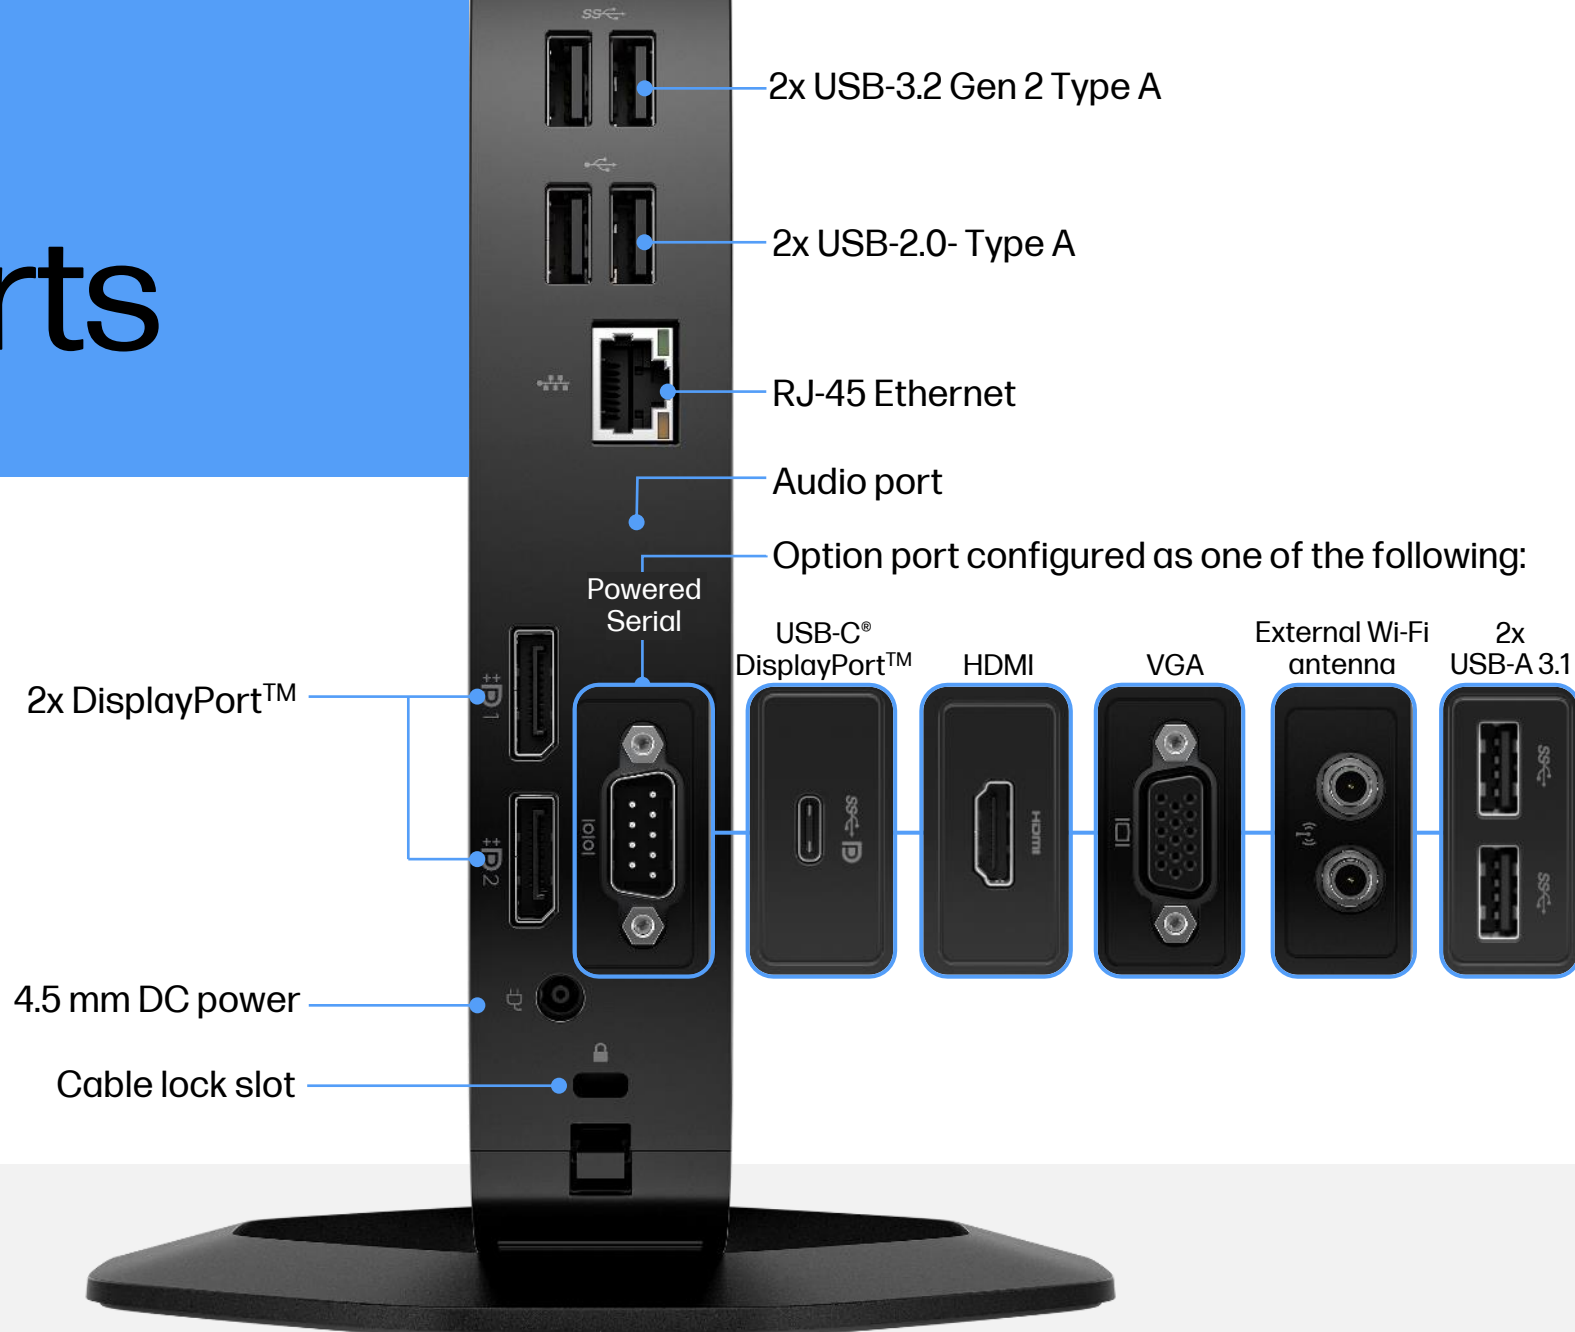

t550 rear ports