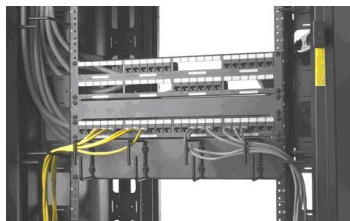

Data Distribution 2U Panel, Holds 8 each Data Distribution Cables for a Total of 48 Ports

Data Distribution 1U Panel, Holds 4 each Data Distribution Cables for a Total of 24 Ports