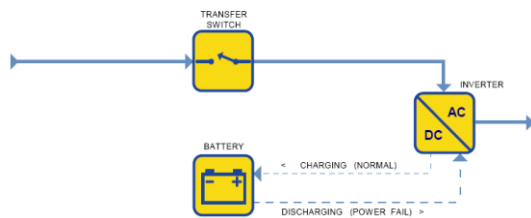

ALSO Schweiz AG
 Meierhofstrasse 5 · CH-6032 Emmen
 Telefon +41 41 266 11 11 · Telefax +41 41 266 11 22 · www.also.ch

Smart-UPS SC - line interactive UPS overview -

Advantages of line interactive:

- ▶ High efficiency
- ▶ low cost
- ▶ small size
- ▶ Battery backup power
- ▶ Surge protection
- ▶ Automatic voltage regulation
- ▶ Manageable only with USB port

UPS Type	SMC1000I	SMC1000I-2U	SMC1500I	SMC1500I-2U
Power Input	IEC-320 C14 incl. Cable	IEC-320 C14 incl. Cable	IEC-320 C14 incl. Cable	IEC-320 C14 incl. Cable
ALSO part no.	1985796	1985798	1985797	1985799
Form factor	Tower	2U Rackmount	Tower	2U Rackmount
Capacity	1000 VA / 600 Watt	1000 VA / 600 Watt	1500 VA / 900 Watt	1500 VA / 900 Watt
Extended runtime	no	no	no	no
Bypass	-	-	-	-
Power Output	(8) IEC 320 C13	(4) IEC 320 C13	(8) IEC 320 C13	(4) IEC 320 C13
Weight (kg)	20	21	23	21
Communication	USB	USB	USB	USB
UPS Management Modul	no	no	no	no