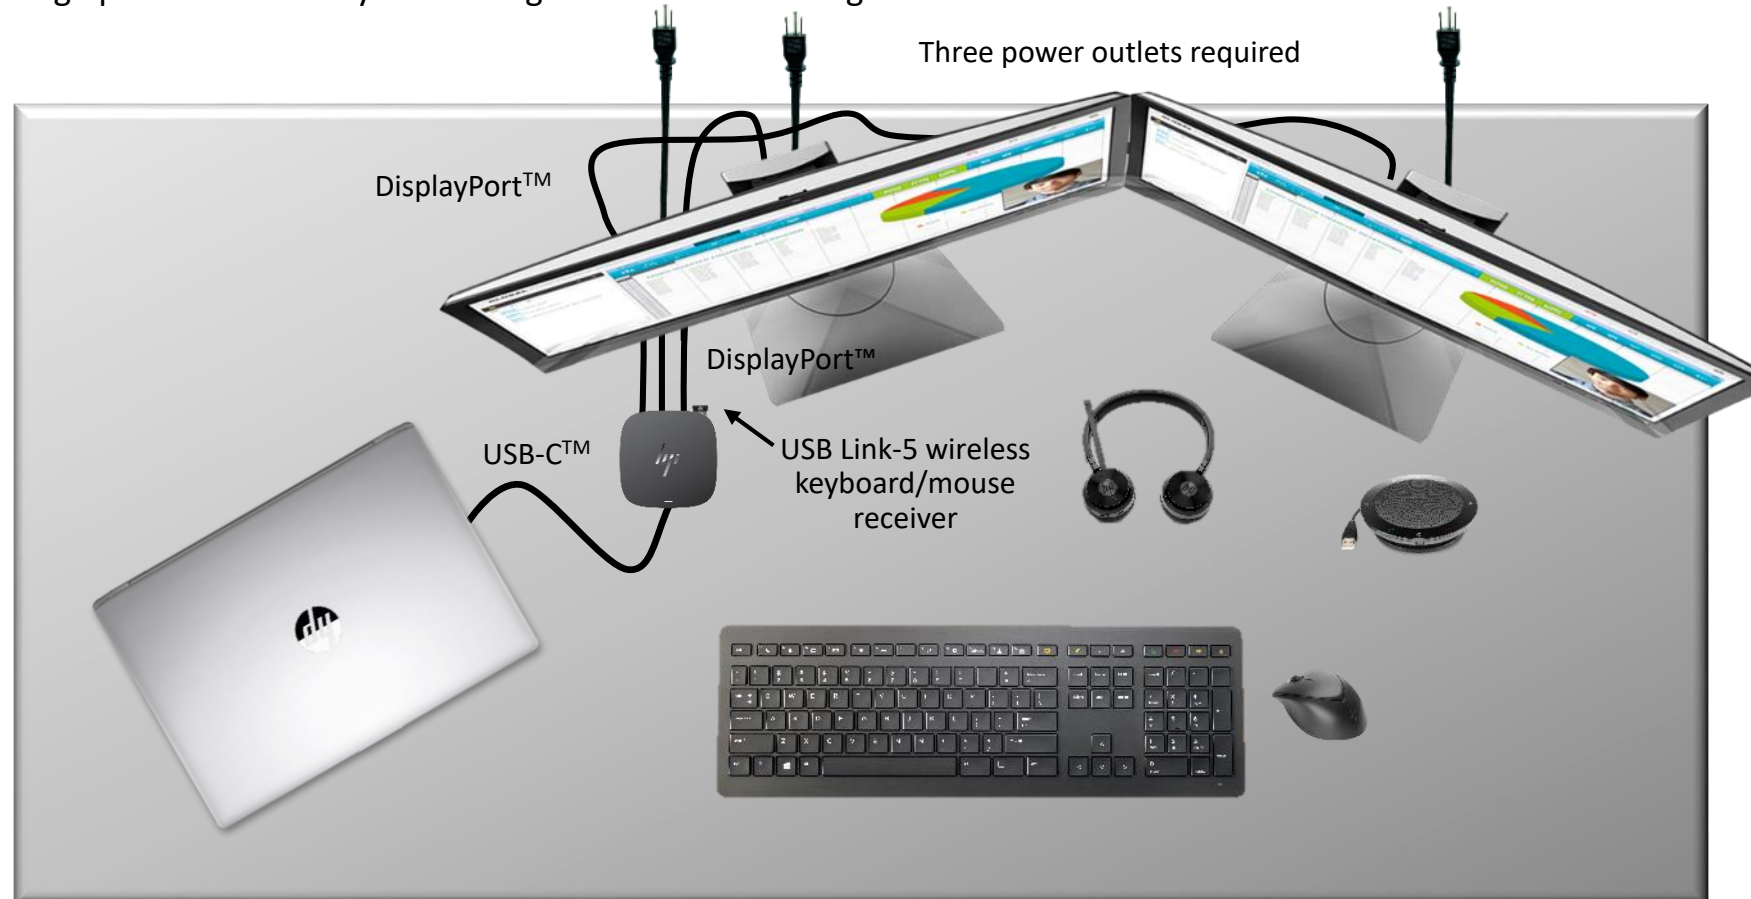

Objective

Create a highly productive workspace with dual displays and also enable a quick transition from mobile to desk-based work scenarios

Solution Components

- EliteBook 840 G5
- (1) E240 FHD display
- (1) E240c FHD conferencing display
- Thunderbolt™ Dock G2
- UC Speaker Phone
- Wireless Collaboration Keyboard
- Elite Premium Wireless Mouse
- UC Wireless Duo Headset

Solution Components

- ProBook 440 G5
- E240 24" FHD display
- USB-C™ Universal dock
- Wired Keyboard & Mouse
- UC Wireless Duo Headset

Shared Desk/Hotdesk (universal/shared workspace)

Target User Profile:

Solution Components

- E240 24" FHD display
- USB-C™ Universal dock
- Wired Keyboard & Mouse
- Spare notebook power adapter
- Dock cable lock

* If notebook does not support USB-C™ multifunction capability – use U USB-C™ -to-USB-A adapter (included with dock)

Solution Components

- EliteBook x360 G2
- Z34c 34" diagonal Curved Display
- Thunderbolt™ Dock G2 with audioconferencing module
- Wireless Collaboration Keyboard
- Wireless mouse

Power User (dedicated desk, premium experience)