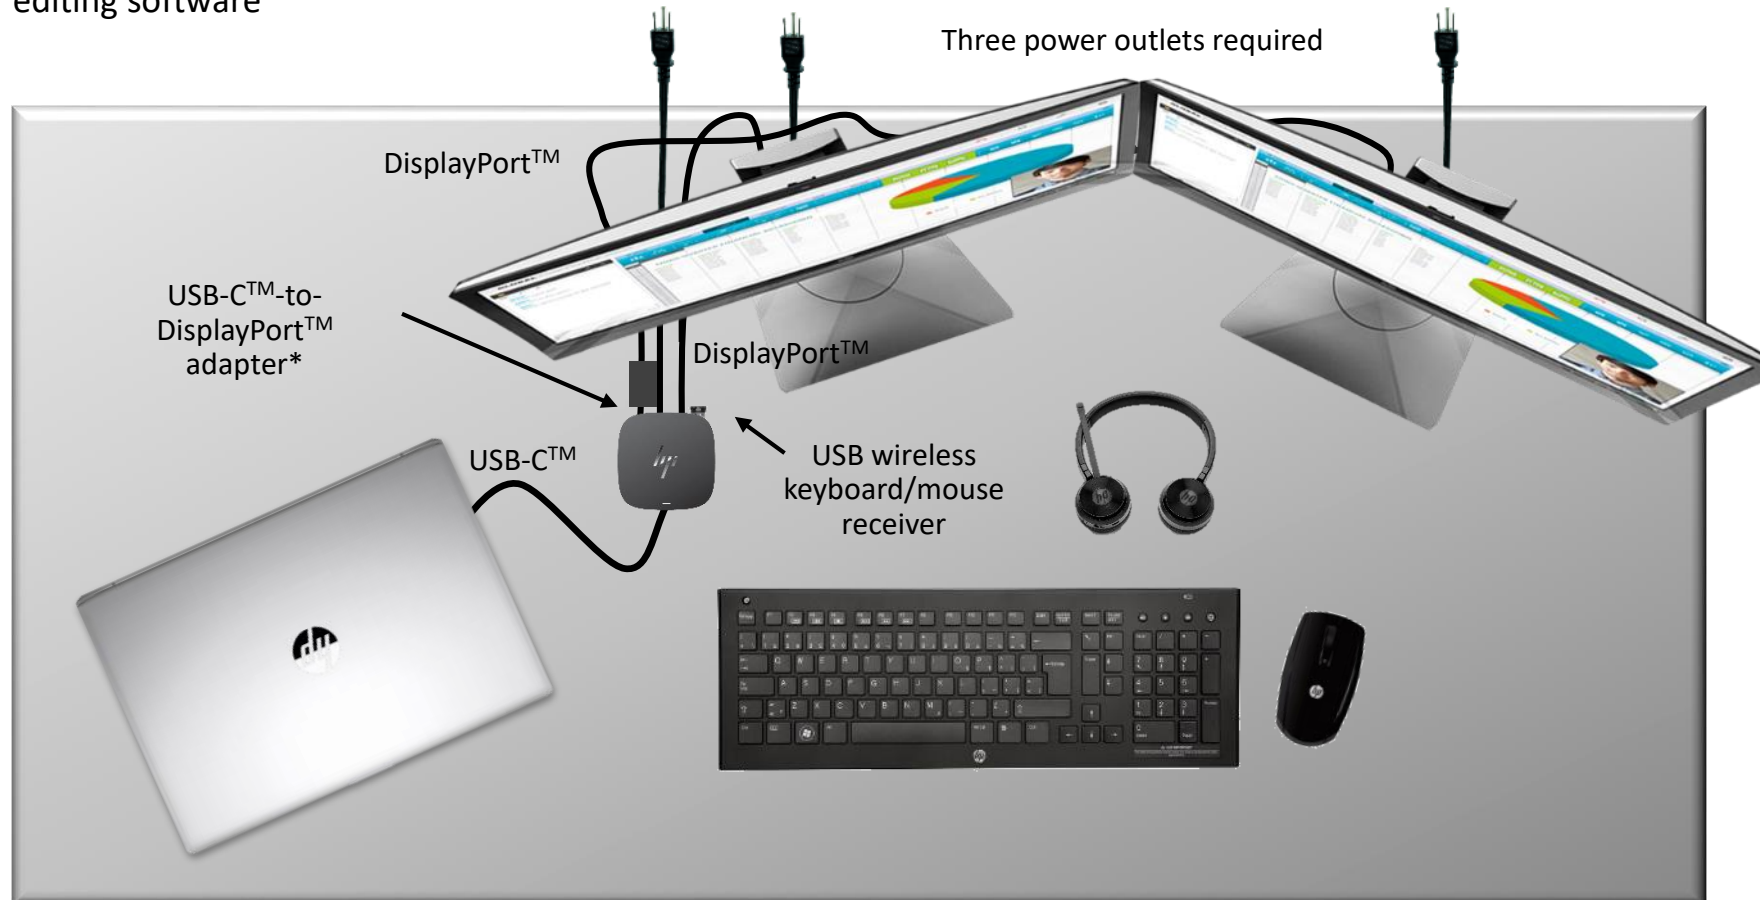

Solution Components

- EliteBook x360 G2
- Z34c 34" diagonal Curved Display
- Thunderbolt™ Dock G2 with audioconferencing module
- Wireless Collaboration Keyboard
- Wireless mouse

Power User (dedicated desk, premium experience)

Target User Profile:

Specialist who completes complex work in data analysis, graphics, video etc. Typically uses specialized software or video/graphics editing software

Objective

Create a workspace with dual 4K displays to enable specialized work to get completed quickly

Components

- EliteBook 850 G5 with discrete graphics
- Dual Z27s 4K displays
- Thunderbolt™ Dock G2
- USB-C™ to-DisplayPort™ adapter*
- Wireless Collaboration Keyboard
- Wireless Mouse

* To support dual 4K @ 60Hz, a USB-to-DisplayPort™ adapter is required. Connect one display to DisplayPort™ and one to USB-C™ on the dock