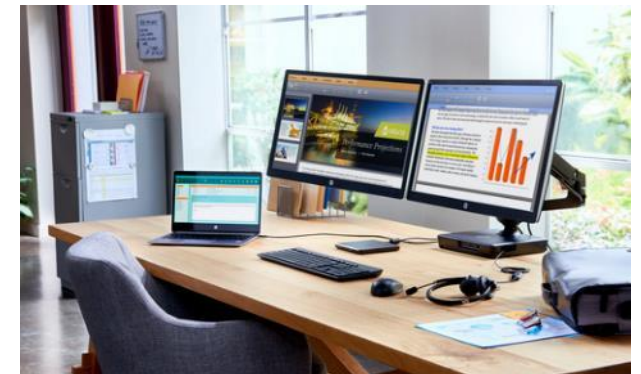

* To support dual 4K @ 60Hz, a USB-to-DisplayPort™ adapter is required. Connect one display to DisplayPort™ and one to USB-C™ on the dock