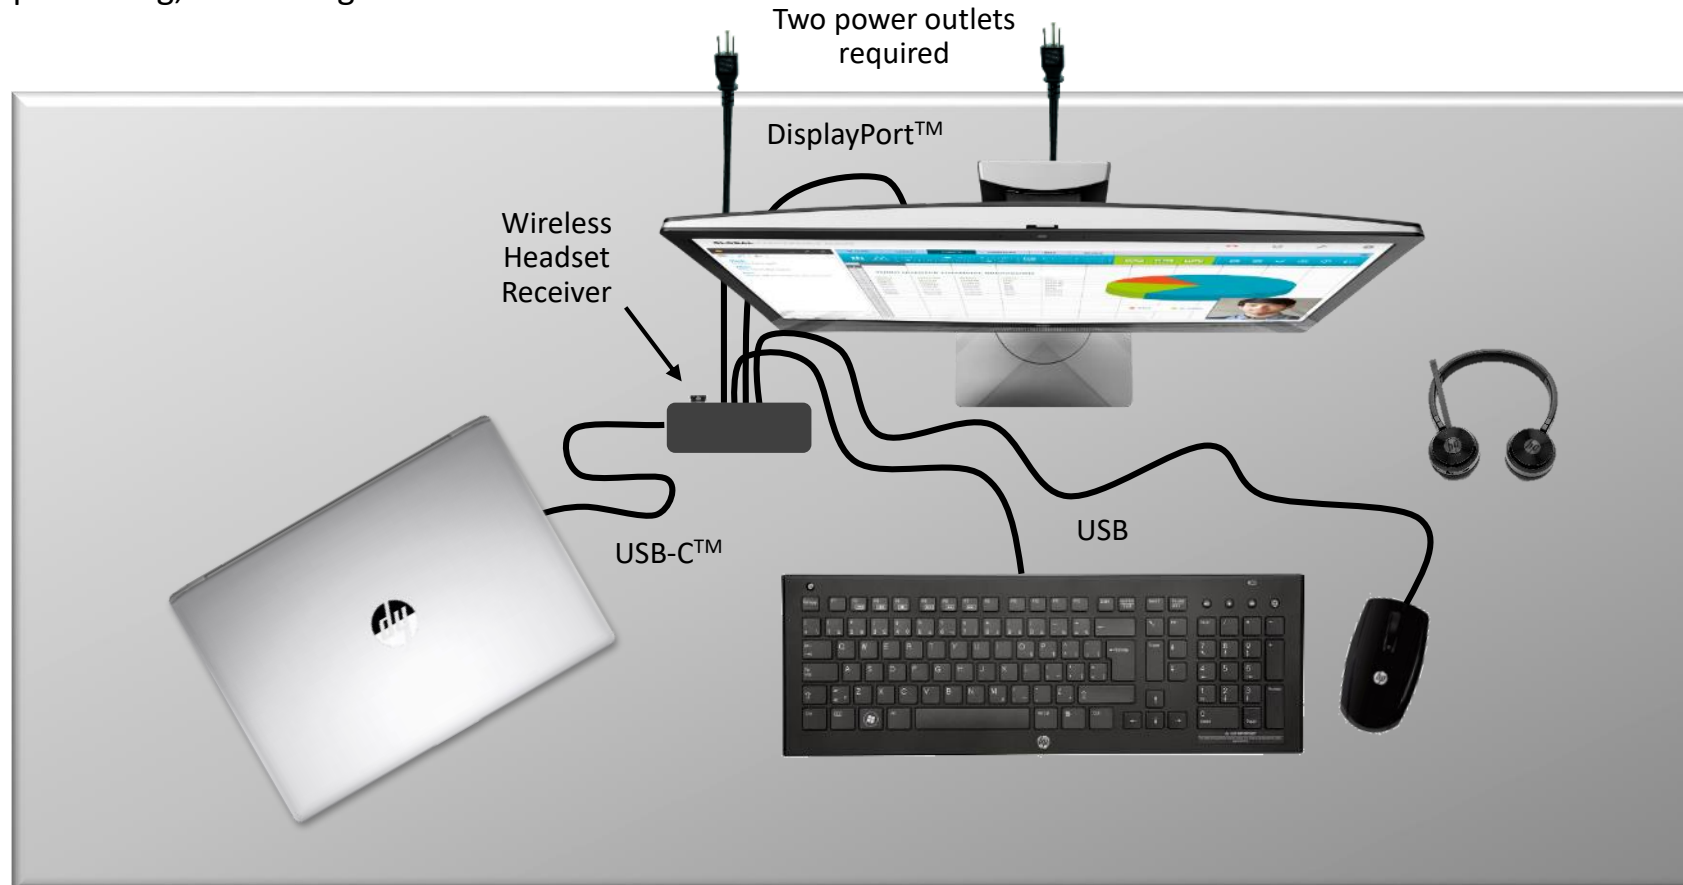

Objective

Create a highly productive workspace with dual displays and also enable a quick transition from mobile to desk-based work scenarios

Solution Components

- EliteBook 840 G5
- (1) E240 FHD display
- (1) E240c FHD conferencing display
- Thunderbolt™ Dock G2
- UC Speaker Phone
- Wireless Collaboration Keyboard
- Elite Premium Wireless Mouse
- UC Wireless Duo Headset

Task Worker

Target User Profile:

A staff member who works on a specific and limited set of applications tailored for specific functions such as CRM, transaction processing, scheduling etc.

Objective

Create a cost-effective workspace that empowers and enhances productivity and accuracy of work

Solution Components

- ProBook 440 G5
- E240 24" FHD display
- USB-C™ Universal dock
- Wired Keyboard & Mouse
- UC Wireless Duo Headset

Shared Desk/Hotdesk (universal/shared workspace)

Target User Profile:

Solution Components

- EliteBook x360 G2
- Z34c 34" diagonal Curved Display
- Thunderbolt™ Dock G2 with audioconferencing module
- Wireless Collaboration Keyboard
- Wireless mouse

Power User (dedicated desk, premium experience)