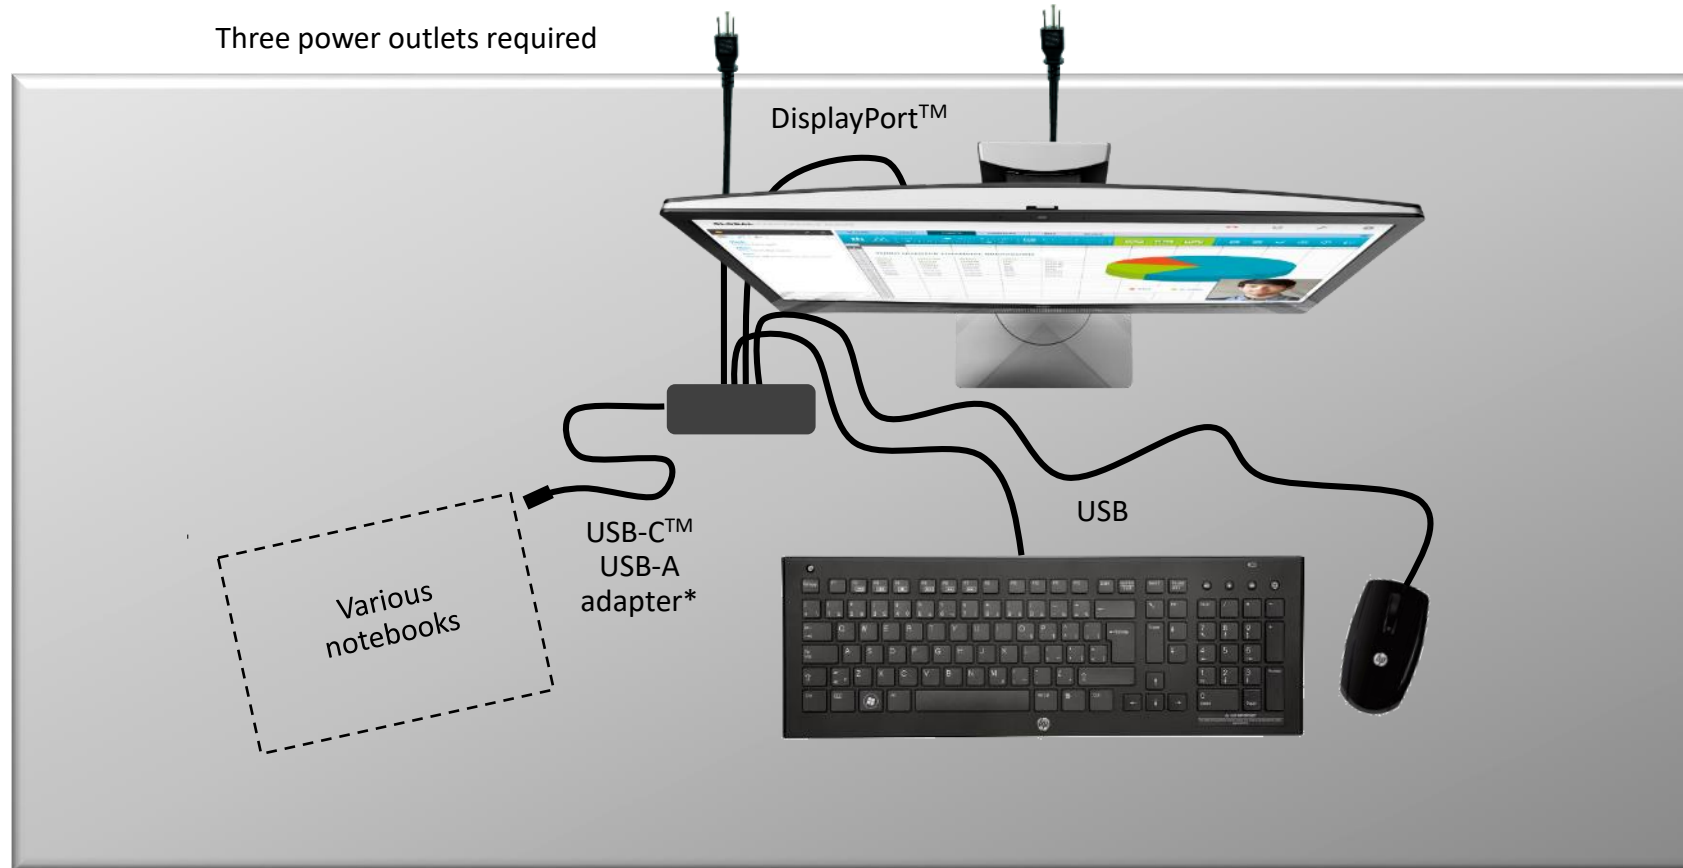

Objective

Create a highly productive workspace with dual displays and also enable a quick transition from mobile to desk-based work scenarios

Solution Components

- EliteBook 840 G5
- (1) E240 FHD display
- (1) E240c FHD conferencing display
- Thunderbolt™ Dock G2
- UC Speaker Phone
- Wireless Collaboration Keyboard
- Elite Premium Wireless Mouse
- UC Wireless Duo Headset

Solution Components

- ProBook 440 G5
- E240 24" FHD display
- USB-C™ Universal dock
- Wired Keyboard & Mouse
- UC Wireless Duo Headset

Shared Desk/Hotdesk (universal/shared workspace)

Target User Profile:

Solution Components

- E240 24" FHD display
- USB-C™ Universal dock
- Wired Keyboard & Mouse
- Spare notebook power adapter
- Dock cable lock

* If notebook does not support USB-C™ multifunction capability – use U USB-C™ -to-USB-A adapter (included with dock)

Solution Components

- EliteBook x360 G2
- Z34c 34" diagonal Curved Display
- Thunderbolt™ Dock G2 with audioconferencing module
- Wireless Collaboration Keyboard
- Wireless mouse

Power User (dedicated desk, premium experience)