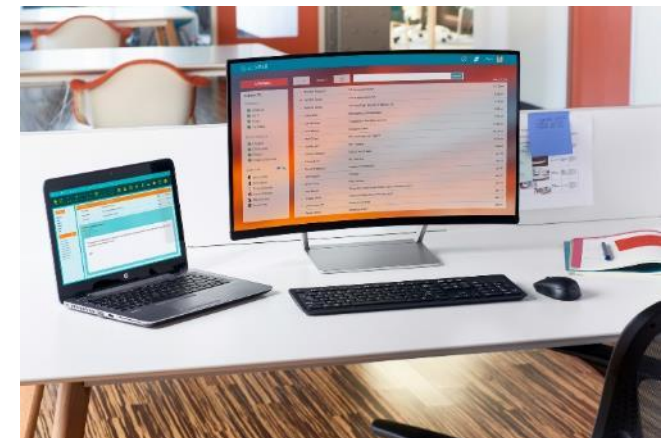

Objective

Create a highly productive workspace with dual displays and also enable a quick transition from mobile to desk-based work scenarios

Solution Components

- EliteBook 840 G5
- (1) E240 FHD display
- (1) E240c FHD conferencing display
- Thunderbolt™ Dock G2
- UC Speaker Phone
- Wireless Collaboration Keyboard
- Elite Premium Wireless Mouse
- UC Wireless Duo Headset

Solution Components

- ProBook 440 G5
- E240 24" FHD display
- USB-C™ Universal dock
- Wired Keyboard & Mouse
- UC Wireless Duo Headset

Shared Desk/Hotdesk (universal/shared workspace)

Target User Profile:

Home Office/Private Office

Target User Profile:

Executive or home office worker with a frequent need to generate and analyze content and data, plus attend virtual meetings

Objective

Outfit a clean private space for heads-down work and allow easy collaboration and entertainment experiences without a headset

Solution Components

- EliteBook x360 G2
- Z34c 34" diagonal Curved Display
- Thunderbolt™ Dock G2 with audioconferencing module
- Wireless Collaboration Keyboard
- Wireless mouse

Power User (dedicated desk, premium experience)