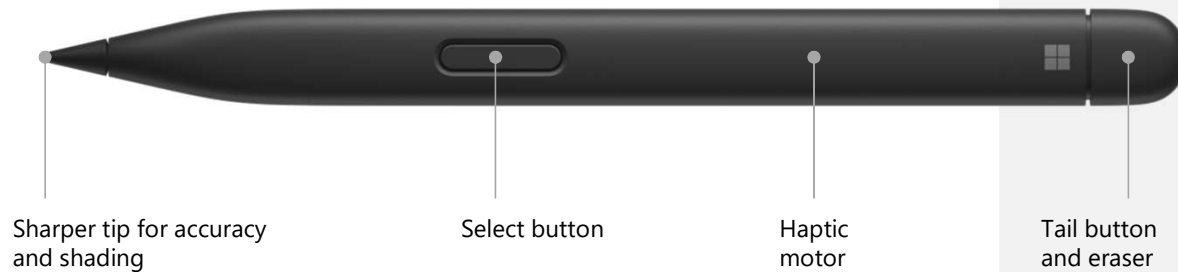

Surface mice

Choose from a variety of mice to suit your needs. Ultra-portable for exceptional accuracy, work the way that's best for you.

Surface Docks and Adapters

Connect, wirelessly project, or stay compatible with existing peripherals using Surface adapters and docks with all the next-gen ports you need to be productive in your workspace or on the go.

Surface Slim Pen 2

Create, store, recharge, repeat

FEATURES

Sleek and comfortable. Slim carpenter-inspired style is perfect for all hands and is easy to hold and control

Exceptional accuracy, smoother flow, and greater control, with a redesigned sharper pen tip that helps you put a finer point on everything you do