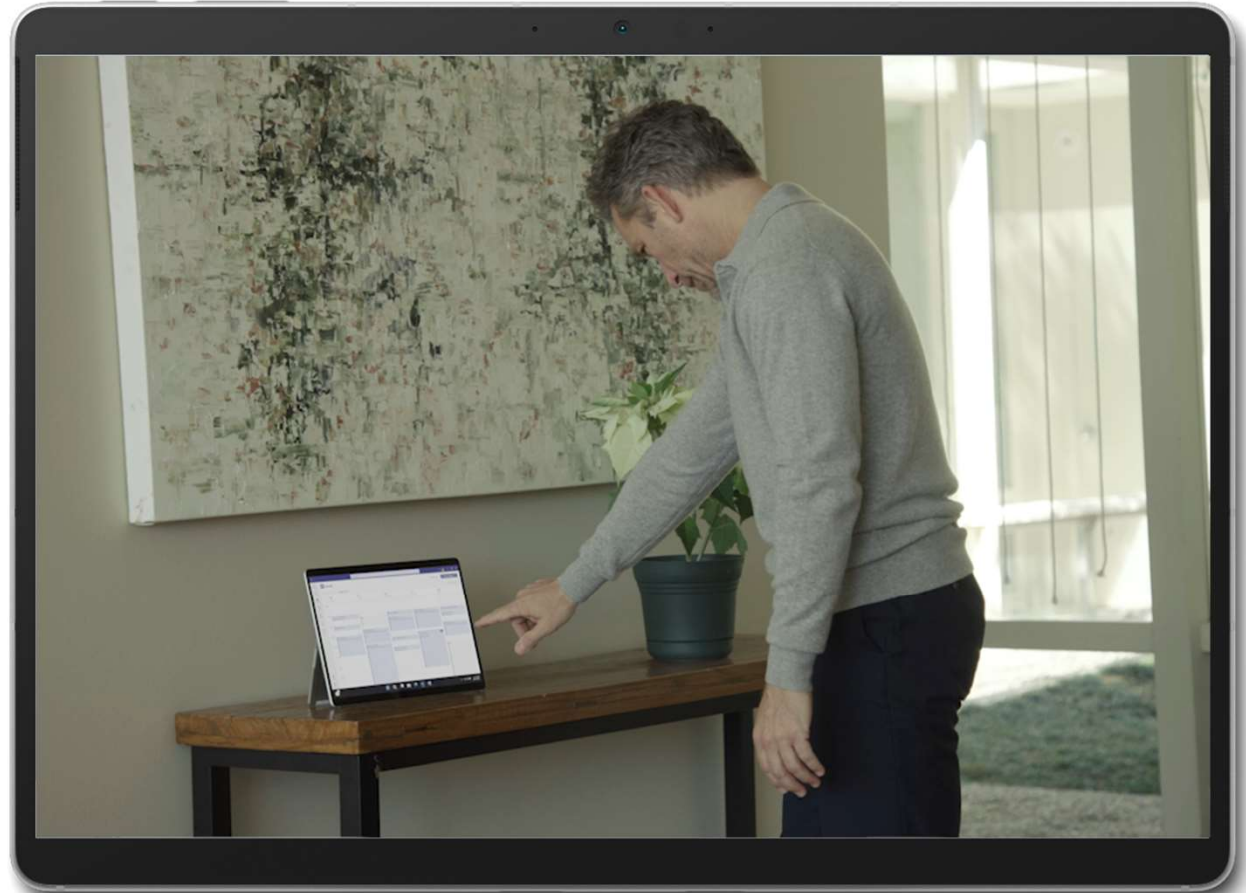

Connect your employees wherever work takes them with super-fast, secure 5G.²⁸

Up to 19 hours of battery life²⁹ and more efficient processing power keep workers going as long as they need to get the job done.

Surface Pro 9 with 5G uses Pluton architecture to secure sensitive data directly in the CPU.

Take video calls to the next level with Windows Studio Effects

Leveraging the powerful Neural Processing Unit, Surface Pro 9 with 5G and Microsoft SQ³ unlocks a powerful set of enhanced video calling features. Windows Studio effects can make staying in touch on camera simple and natural.