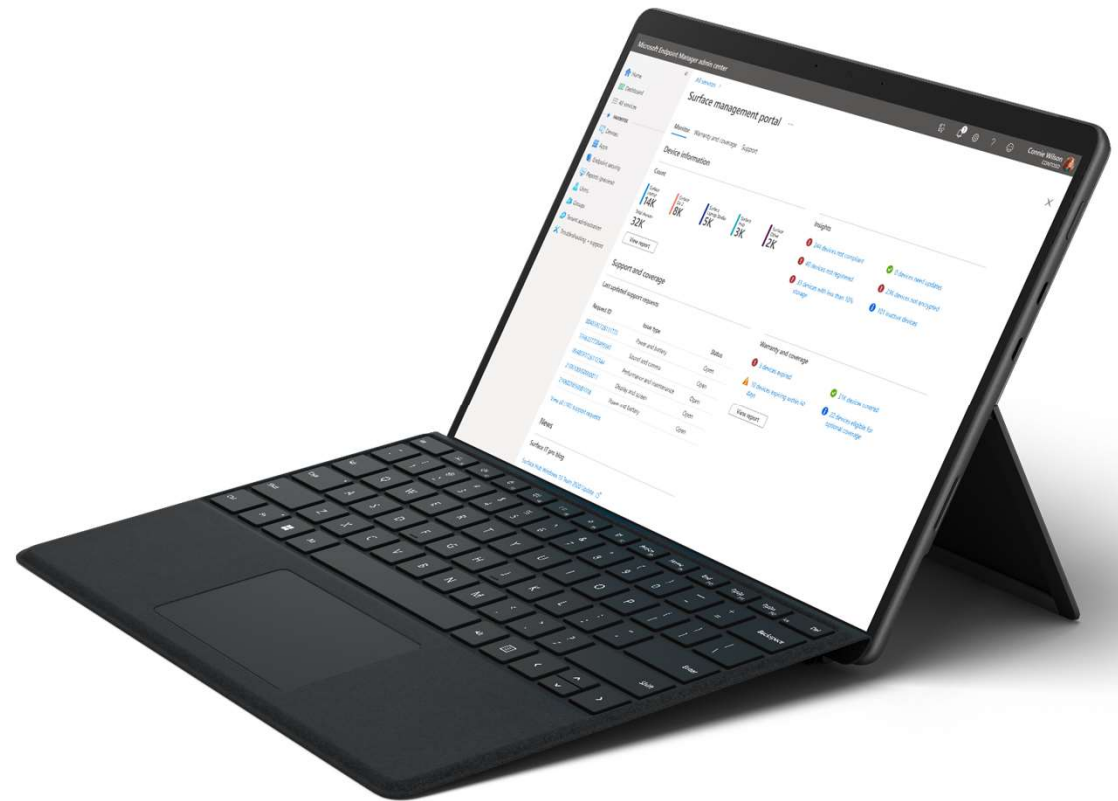

Ultimate control with remote device management

Zero-touch deployment with Windows Autopilot

Deploy faster and securely with Windows Autopilot across the globe in Microsoft Endpoint Manager*.

Seamless device management with Microsoft Endpoint Manager

Easily manage devices in one location, roll out both firmware and software patches via Windows Update and make sure device is always up to date- automatically even while asleep.

Help ensure highly classified data remains protected from spying, keeping your environment more secure

Surface can be managed at the firmware level, meaning capabilities like the camera can be turned off for any device in highly secure areas.

Centralized solution to monitor health and obtain helpful insights

Monitor health and view helpful insights of all Surface device in one centralized view with Surface Management Portal.