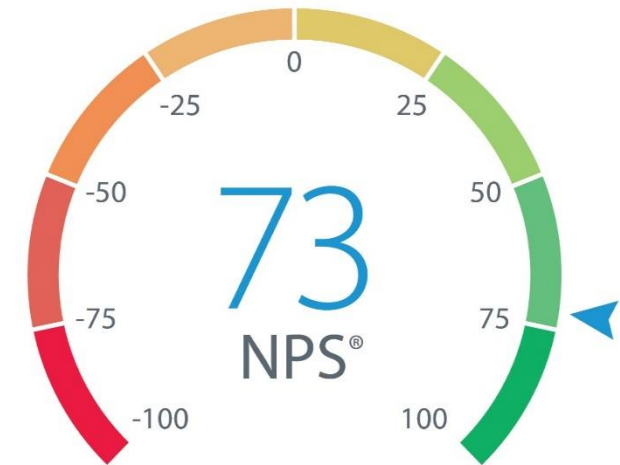

## Gartner Magic Quadrant

ExaGrid named sole **“Visionary”** in Magic Quadrant for Deduplication Backup Target Appliances

Figure 1. Magic Quadrant for Deduplication Backup Target Appliances

Source: Gartner (September 2015)

## Net Promoter Score +73

ExaGrid earned Net Promoter Score of **+73** on scale of -100 to +100; Categorized by NPS as **“Excellent”**

Customers give ExaGrid NPS score of **+73**