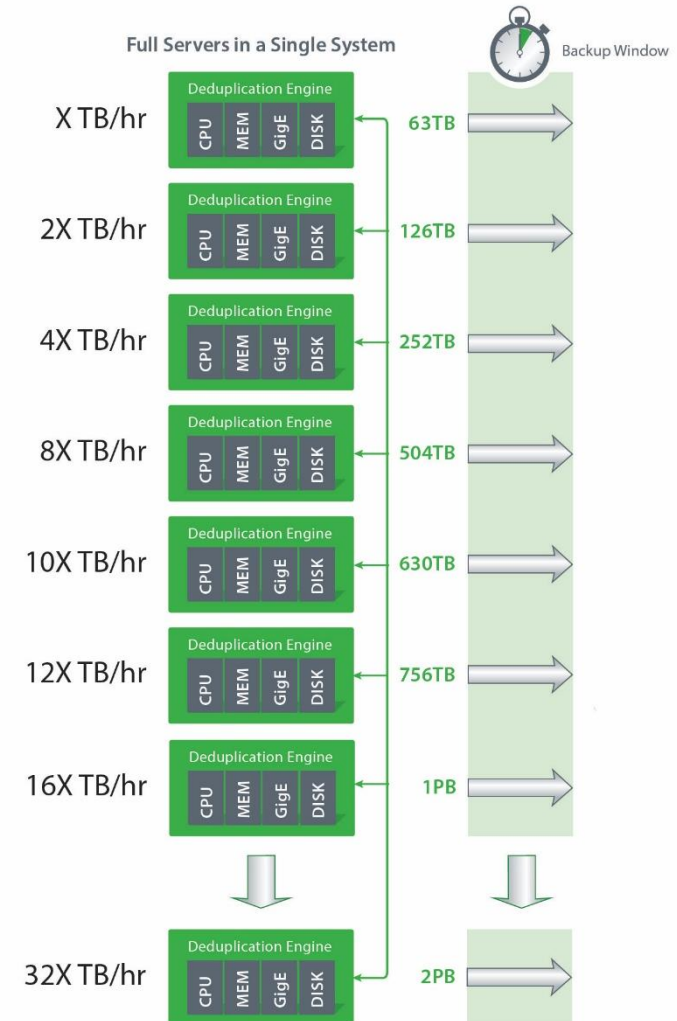

ExaGrid Scale-Out Architecture