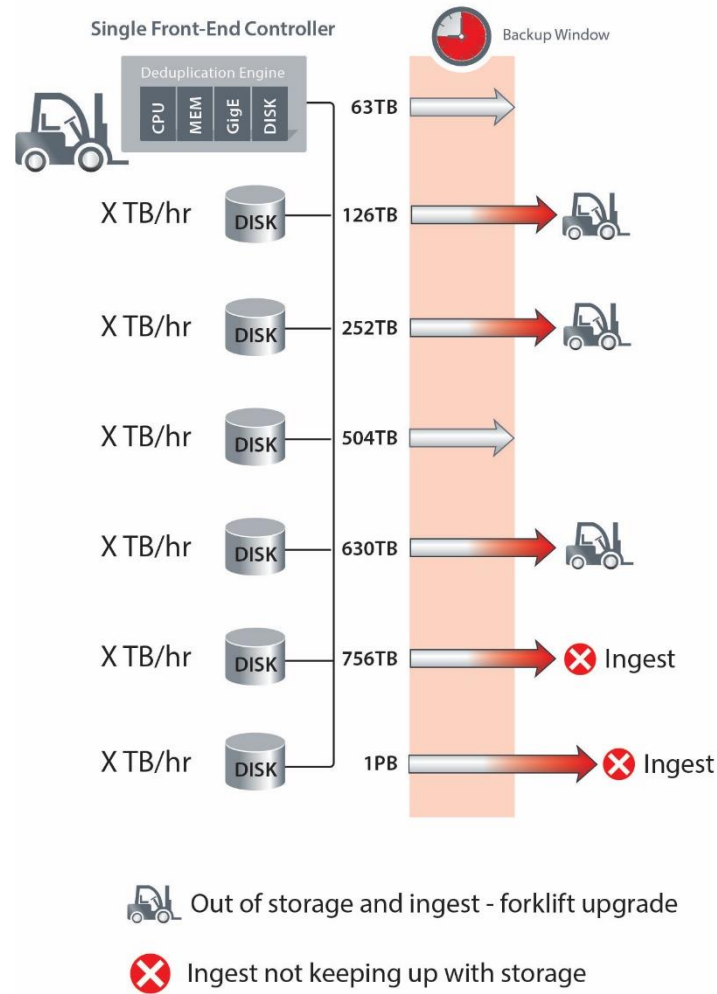

Fixed Length Backup Window

Scale-Up Architecture