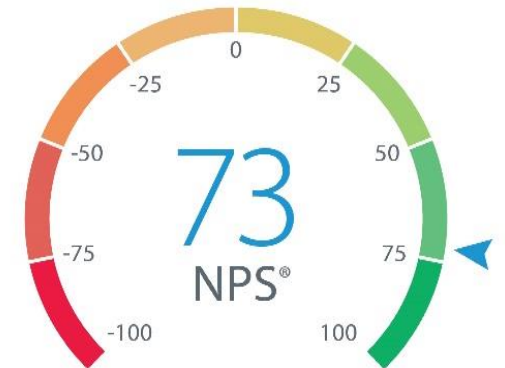

## Health Status Monitoring

- ExaGrid monitors and notifies

**No additional charge – All included in support program**

Customers give ExaGrid  
NPS score of +73