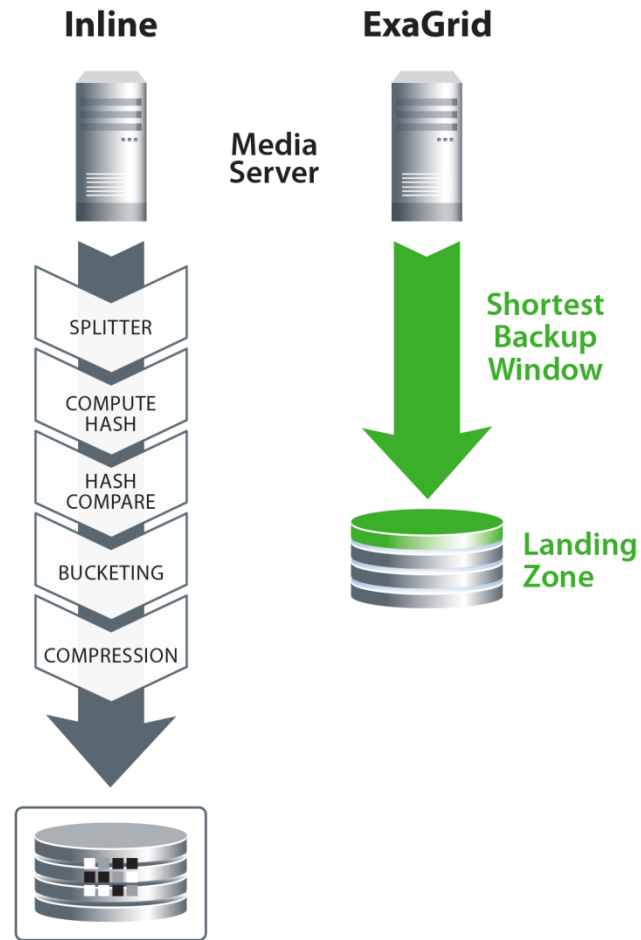

## Inline deduplication on the way to disk

- Slower ingest
- Longer backup window

## All data is stored in deduplicated form

- Slow restores, VM boots, and tape copies

## As data grows, only disk is added

- Backup window grows as data grows
- Ultimately forces a costly forklift upgrade

# Fastest Backups and Shortest Backup Window