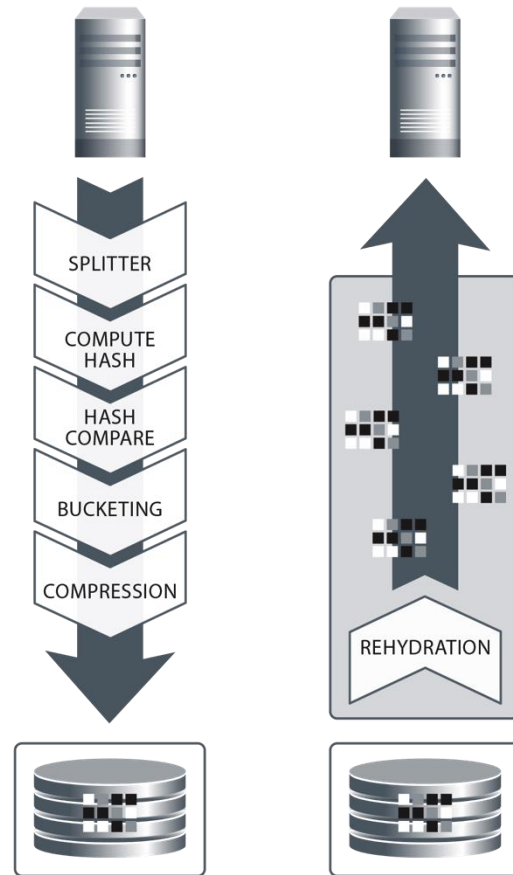

## Gartner Magic Quadrant

ExaGrid named sole **“Visionary”** in Magic Quadrant for Deduplication Backup Target Appliances

Figure 1. Magic Quadrant for Deduplication Backup Target Appliances

Source: Gartner (September 2015)

# 5 Considerations for Intelligent Hyperconverged Storage for Backup with Deduplication

## Inline deduplication on the way to disk

- Slower ingest
- Longer backup window