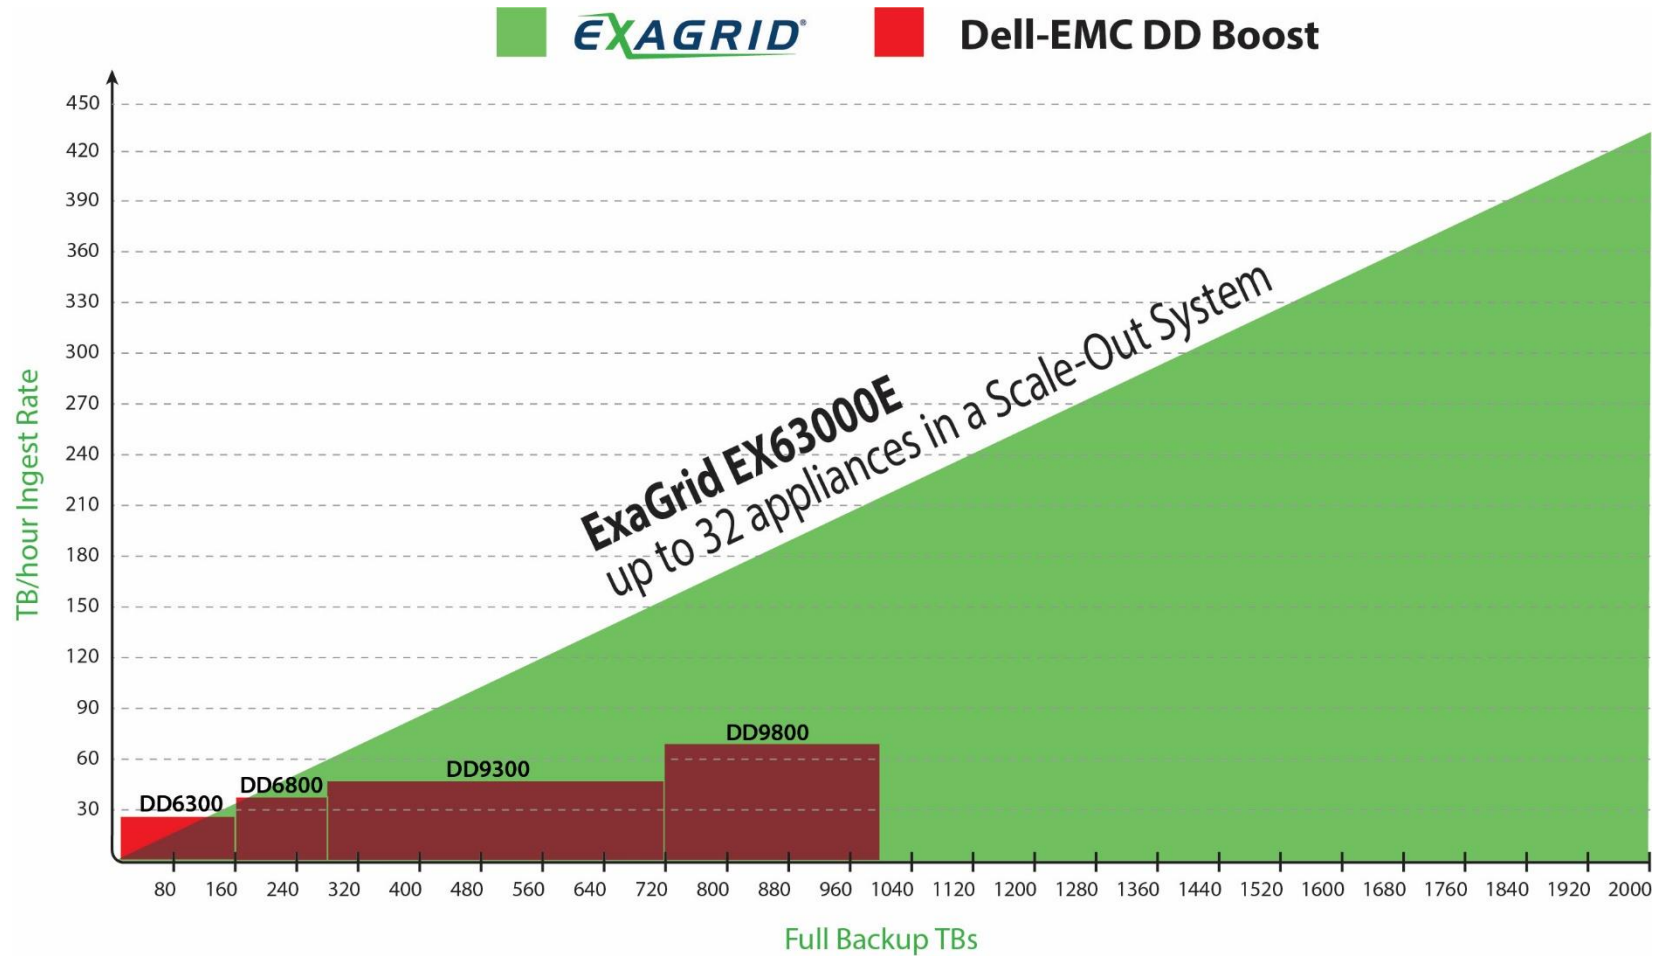

Ingest Performance of Scale-Out vs. Scale-Up

Capacity is based on a full backup with 12 copies of retention (combination of weekly, monthly, and yearly)

ExaGrid Appliances in a Scale-out System

32 Appliances in a Single System – 2PB Full Backup

ExaGrid Model	Usable Capacity (TB)	Capacity for Weekly Full (TB)	Max Backup Thruput (TB/hr)
EX3000	6	3	0.72
EX5000	10	5	1.08
EX7000	14	7	2.40
EX10000E	20	10	2.40
EX13000E	28	13	2.40
EX21000E	42	21	4.32
EX32000E	66	32	7.56
EX40000E	78	40	8.00
EX63000E	126	63	13.50