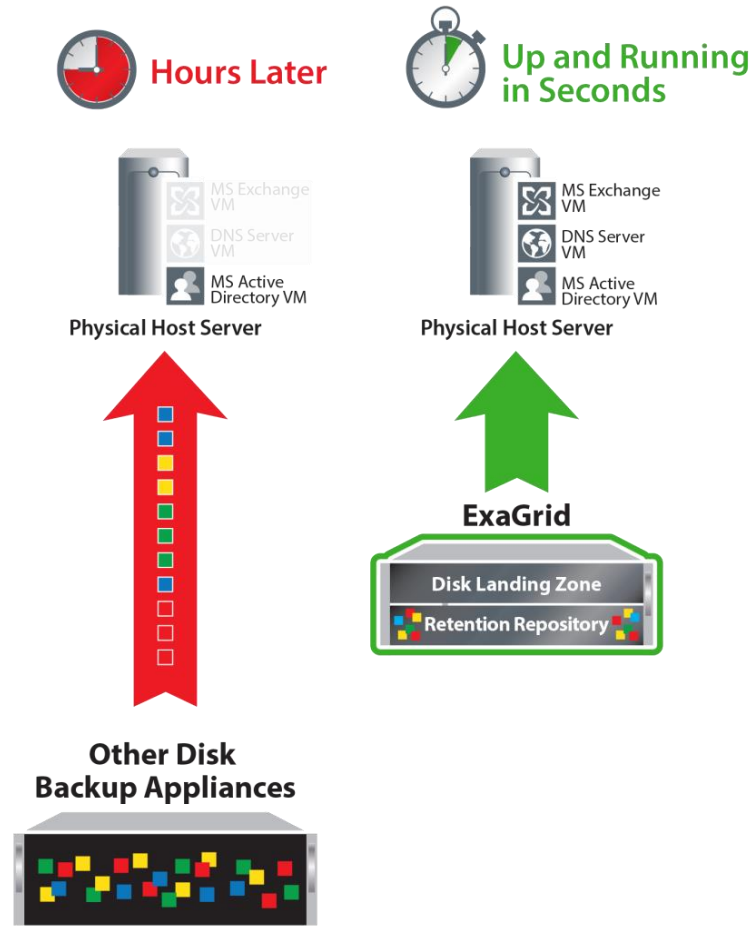

Fast Restores, VM Boots in Seconds to Minutes

Unique / integrated landing zone

- Most recent backups are in unduplicated form
- Eliminates data rehydration

Benefits

- Restores as fast as disk
- Tape copies as fast as disk
- VM boots in seconds to minutes