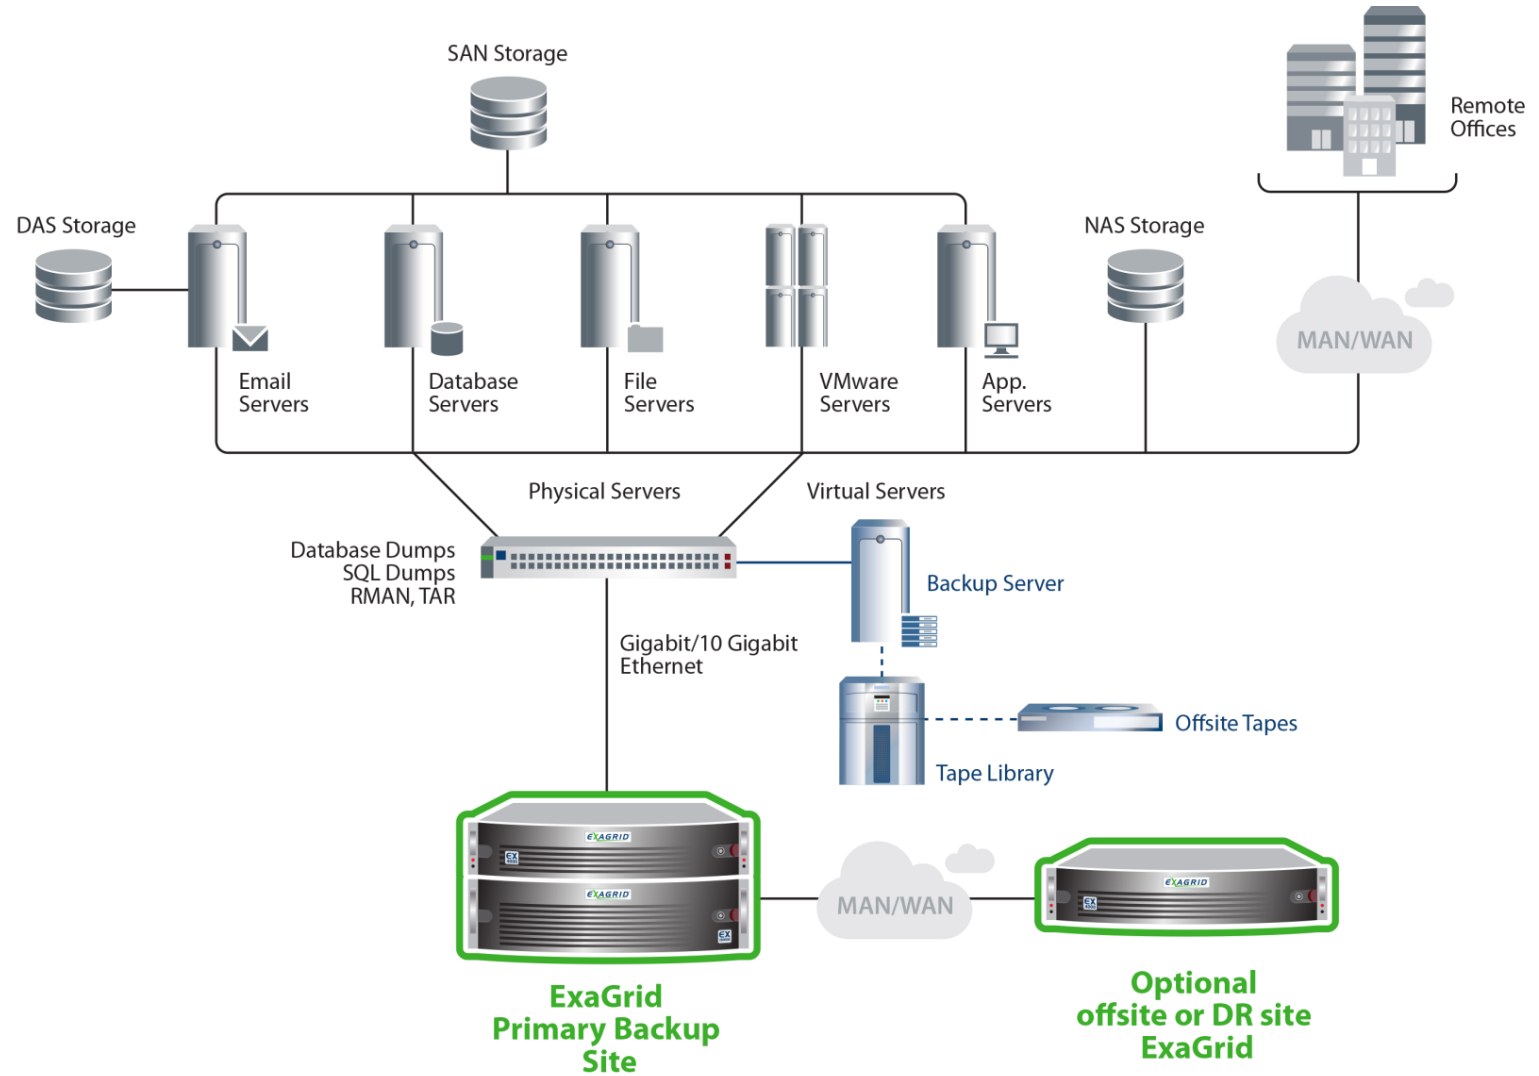

**EXAGRID<sup>®</sup>**

*Intelligent Hyperconverged  
Storage for Backup*

## ExaGrid enables OGD to deliver innovation

„It enables us to achieve our Gold-level SLA without any complexities”

„The fact that Veeam’s data mover is integrated with the ExaGrid appliance is a massive benefit.

# Integrated Veeam Data Mover – Faster Synthetic Fulls