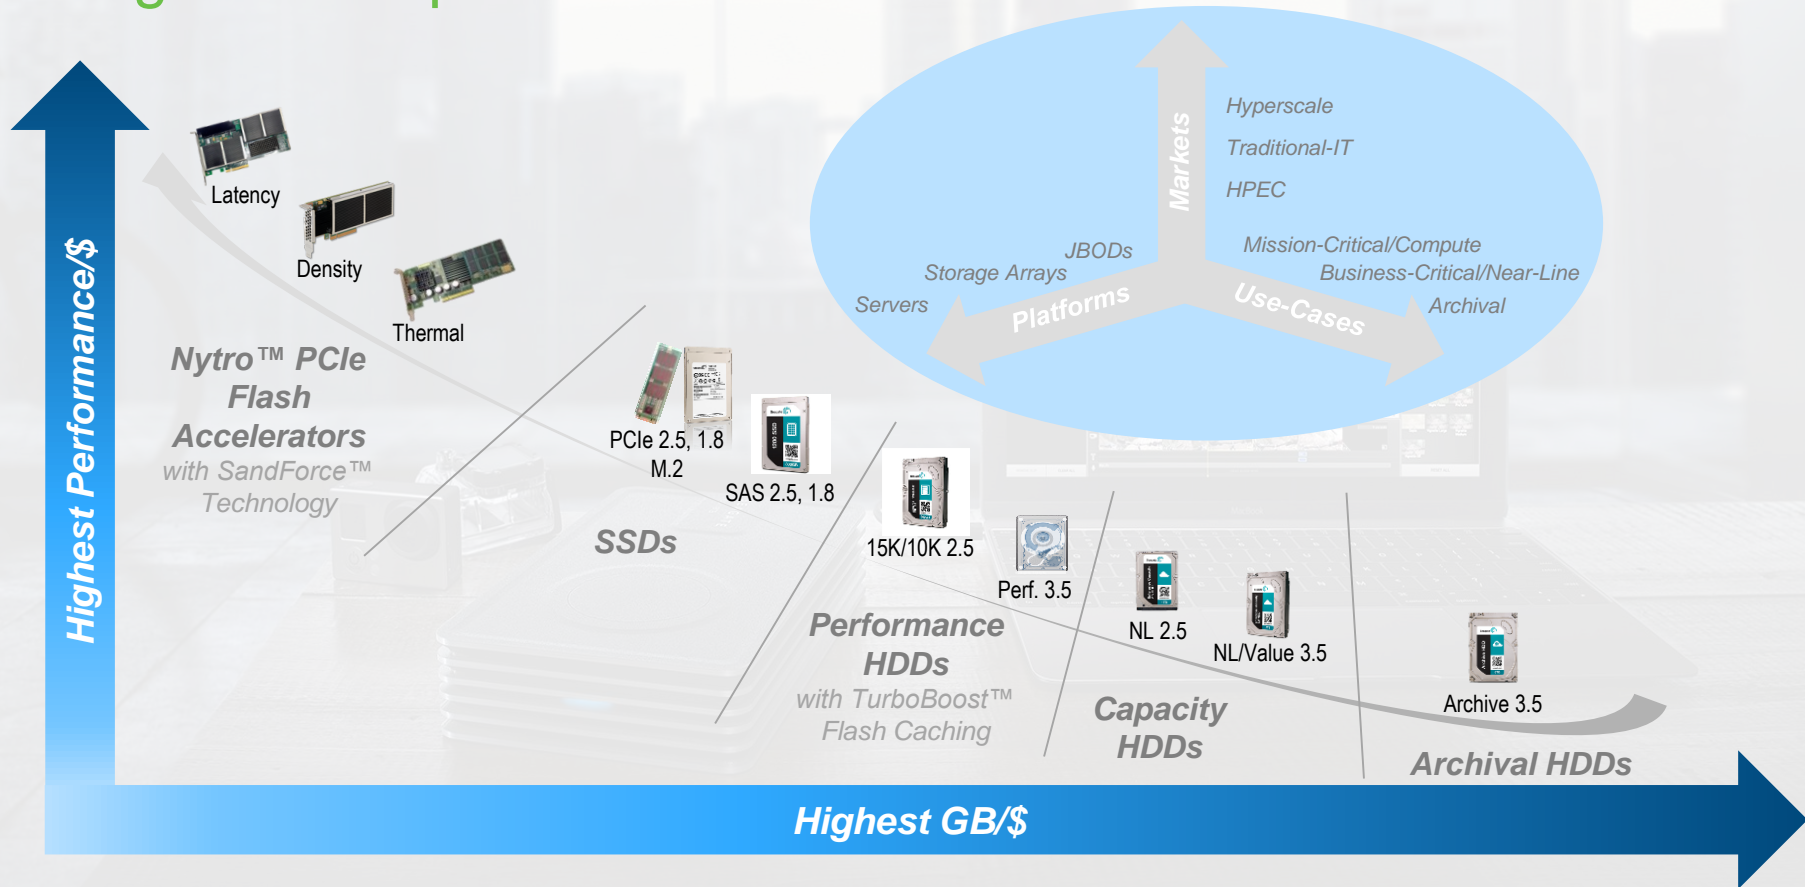

Seagate Enterprise Devices Portfolio