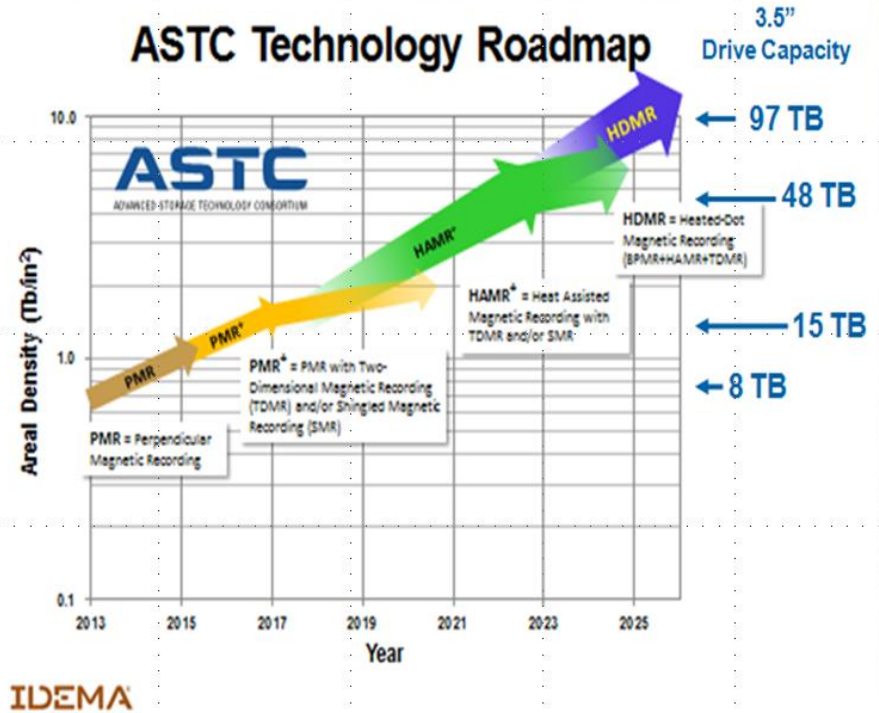

Nazmi Keskiner
Senior CTS Engineer DACH

Seagate Enterprise Devices Portfolio

Sustained Investment to Areal Density Growth/Reliability

Technology Evolution

Seagate's technology investments

ASTC Technology Roadmap