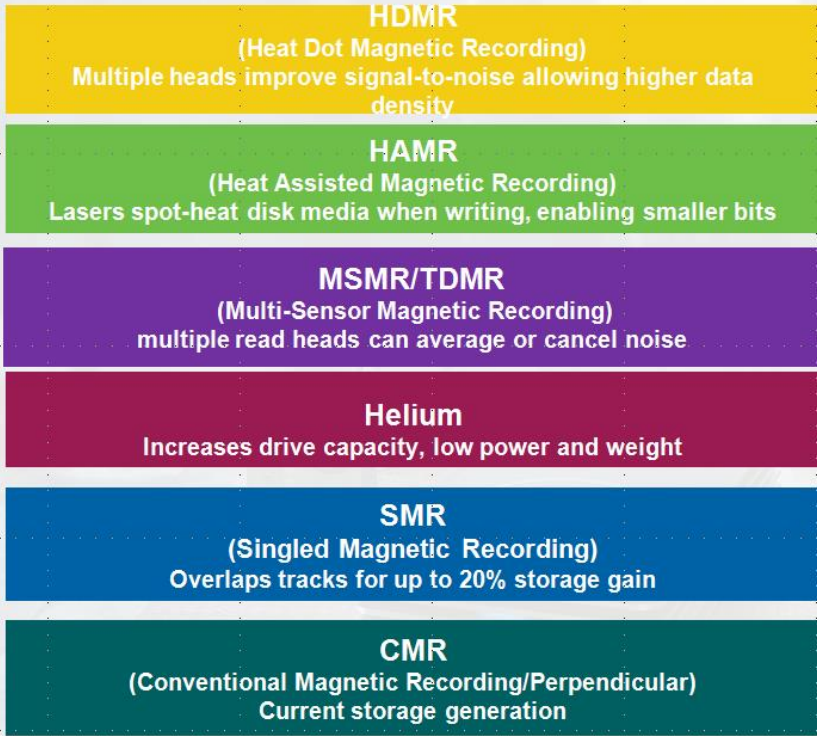

Nazmi Keskiner
Senior CTS Engineer DACH

Seagate Enterprise Devices Portfolio

Sustained Investment to Areal Density Growth/Reliability

Technology Evolution

Seagate's technology investments

ASTC Technology Roadmap