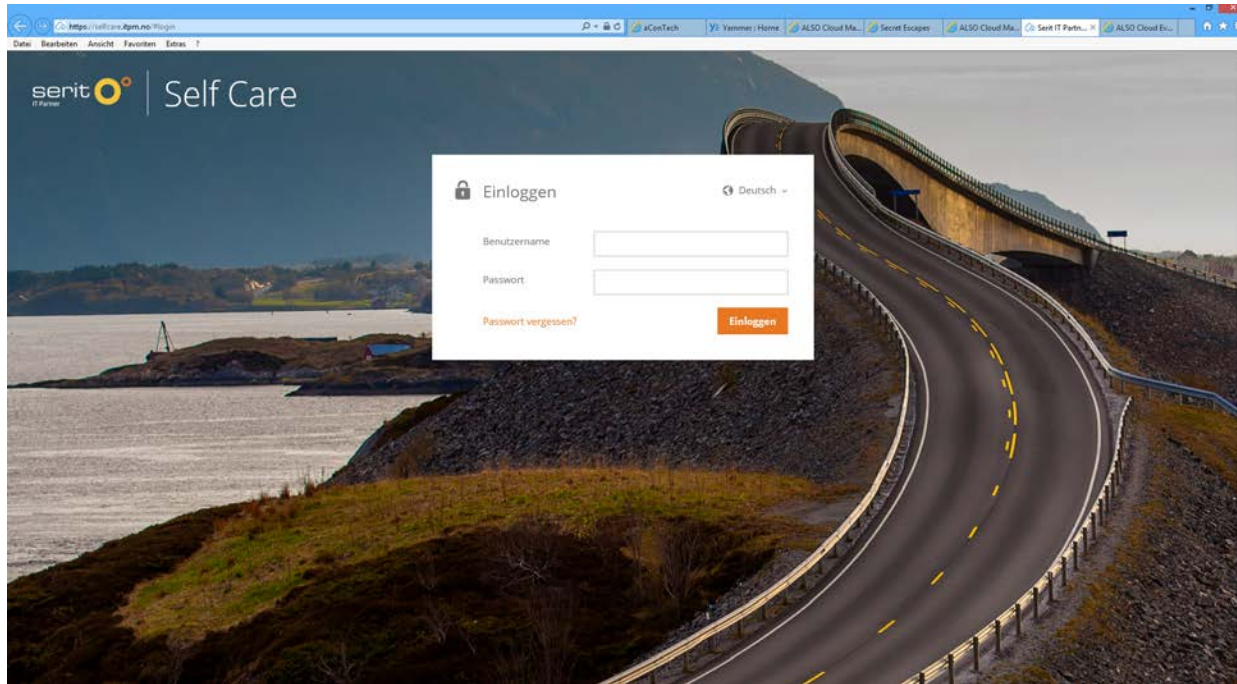

Ihr White Label Shop

ALSO

ALSO