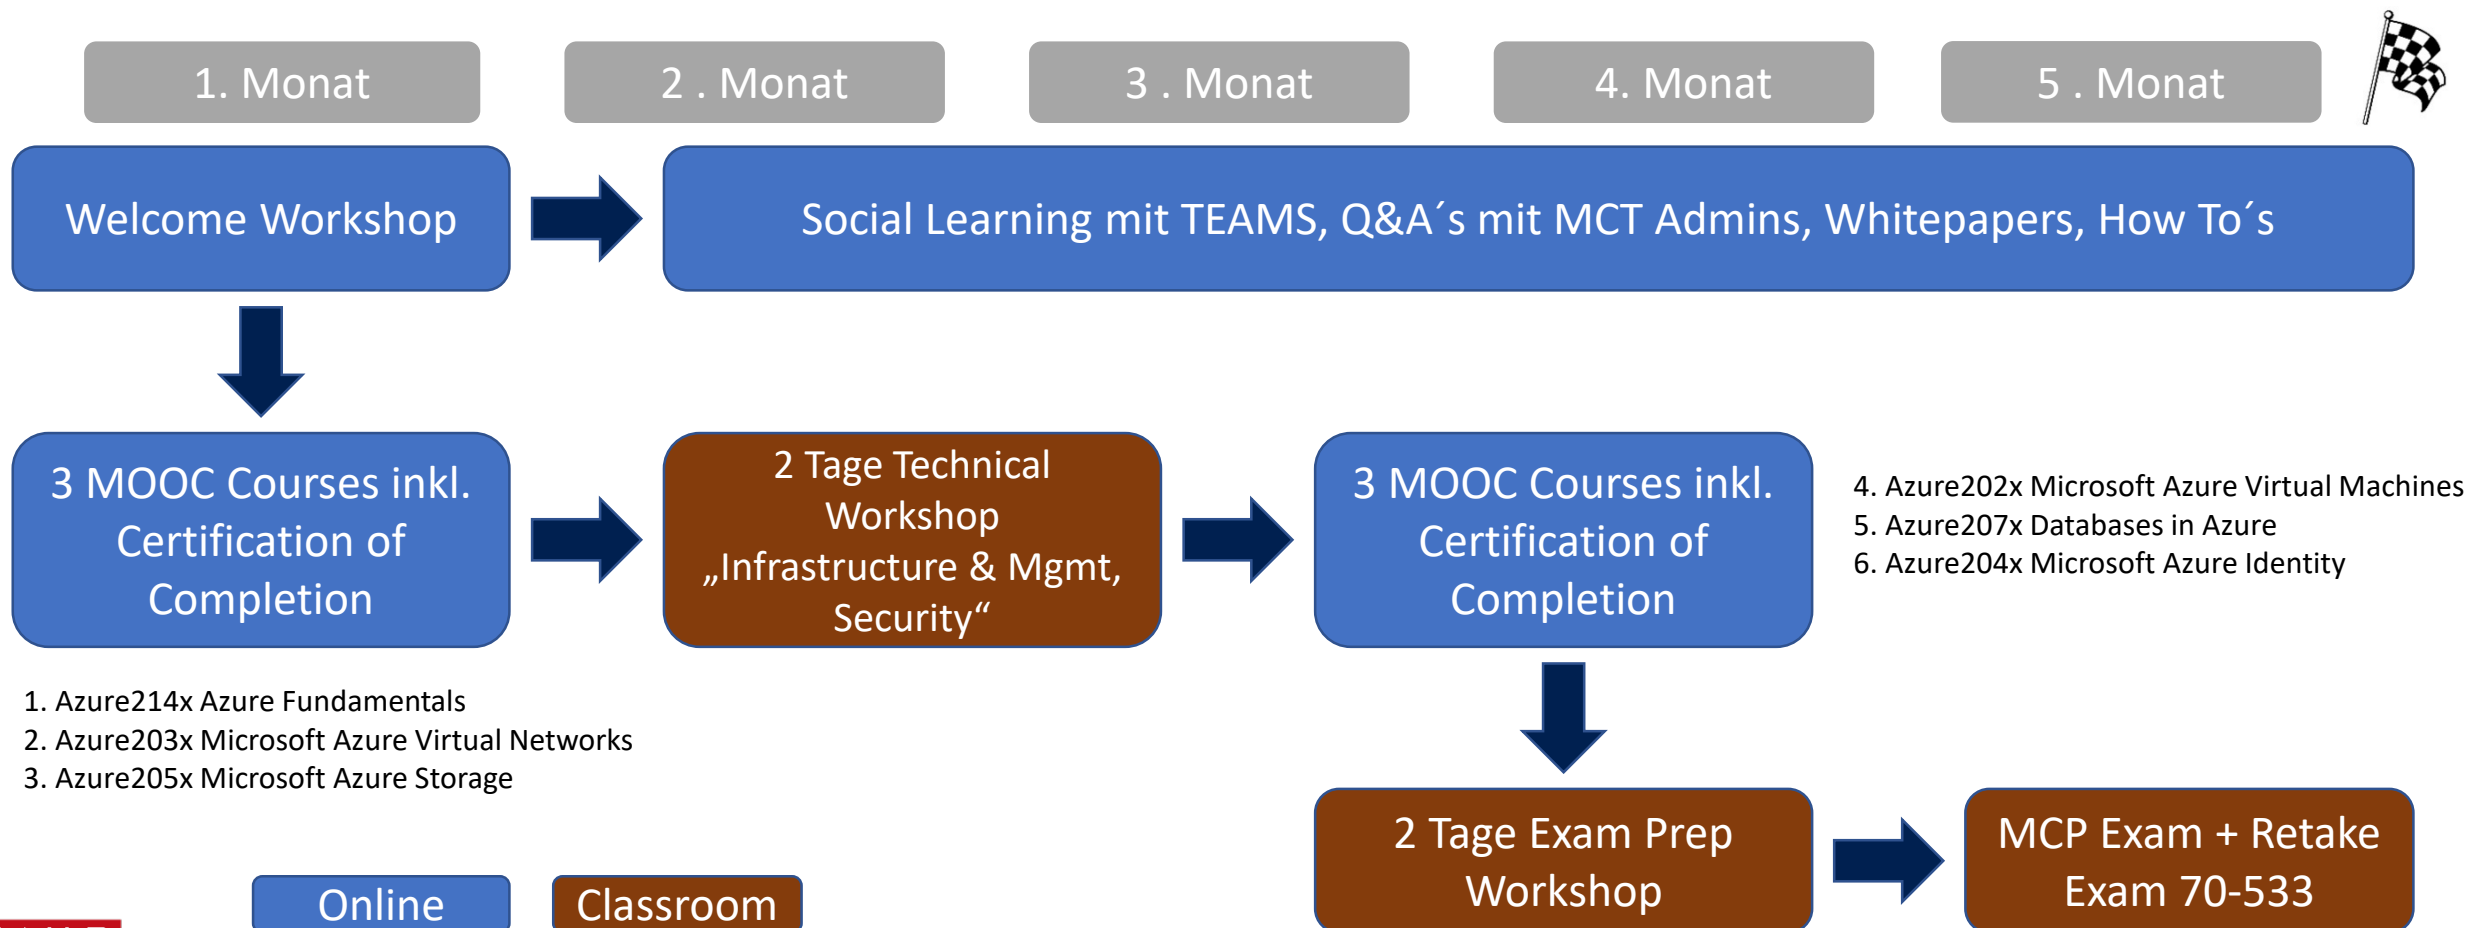

ALSO – Simply Azure Academy TWO

ETC - Enterprise Training Center
www.etc.at

A blue banner with the Microsoft logo in the top left corner. The text reads "A cosmic career is at your fingertips." in white and light blue. Below the text is a white button with the text "Learn more >". On the right side, there is a white illustration of a rocket launching from a cloud, with blue lines representing its path.

Microsoft

A cosmic career is at your fingertips.

Learn more >

... inkl. Learning Services von ETC / LLPA

Azure verstehen = Azure nutzen können

- **Simply Azure Academy TWO**
- **Kombination Online-Video-based Learning MOOC + Workshops + PreAssessments/Exam-Practise und Exam-Workshop**
- **Österreich als Best Practise in ganz Europa**
- **ETC Learning Innovation**
 - Ideale Kombination aus Online + OnSite Learning
 - 5 Monate Durchlaufzeit – auch berufsbegleitend machbar
 - Abschluss mit 6 offiziellen Microsoft Certificates of Completion PLUS 1 anerkannten MCP Examen zu Azure

ALSO Simply Azure Academy TWO

INFRASTRUCTURE, MANAGEMENT & SECURITY PATH

ALSO Simply Azure Academy TWO – Kosten

ALSO Simply Azure Academy TWO beinhaltet:

- ✓ **Dauer:** ~ 5 Monate begleitete Gesamtlaufzeit
- ✓ **Inhalte:**
 - 6 Azure MOOC's inkl. CoC (Certificate of Completion) (MOOC Info <https://www.etc.at/mooc/>)
 - Lernplattform inkl. Reporting
 - 2 Tage Tech-Workshop Azure
 - 2-Tage Exam Prep Workshop
 - 5 Monate Social Learning Begleitung inkl. Q&A mit zertifiziertem Trainer, Teams-Plattform
 - 1 MCP Examen inkl. Retake Voucher (70-533), 1 Vorab-Practise-Test
- ✓ **Wert:** ~4.800 EUR pro Person
- ✓ **Zielgruppe:** IT-Techniker mit Administratoren-Vorwissen (zB Windows Server)