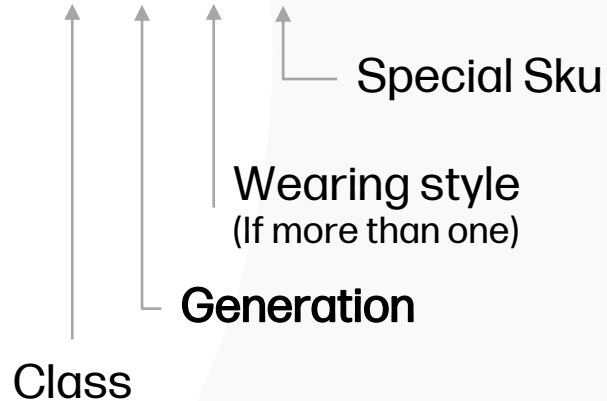

New

BLACKWIRE
5200 SERIES