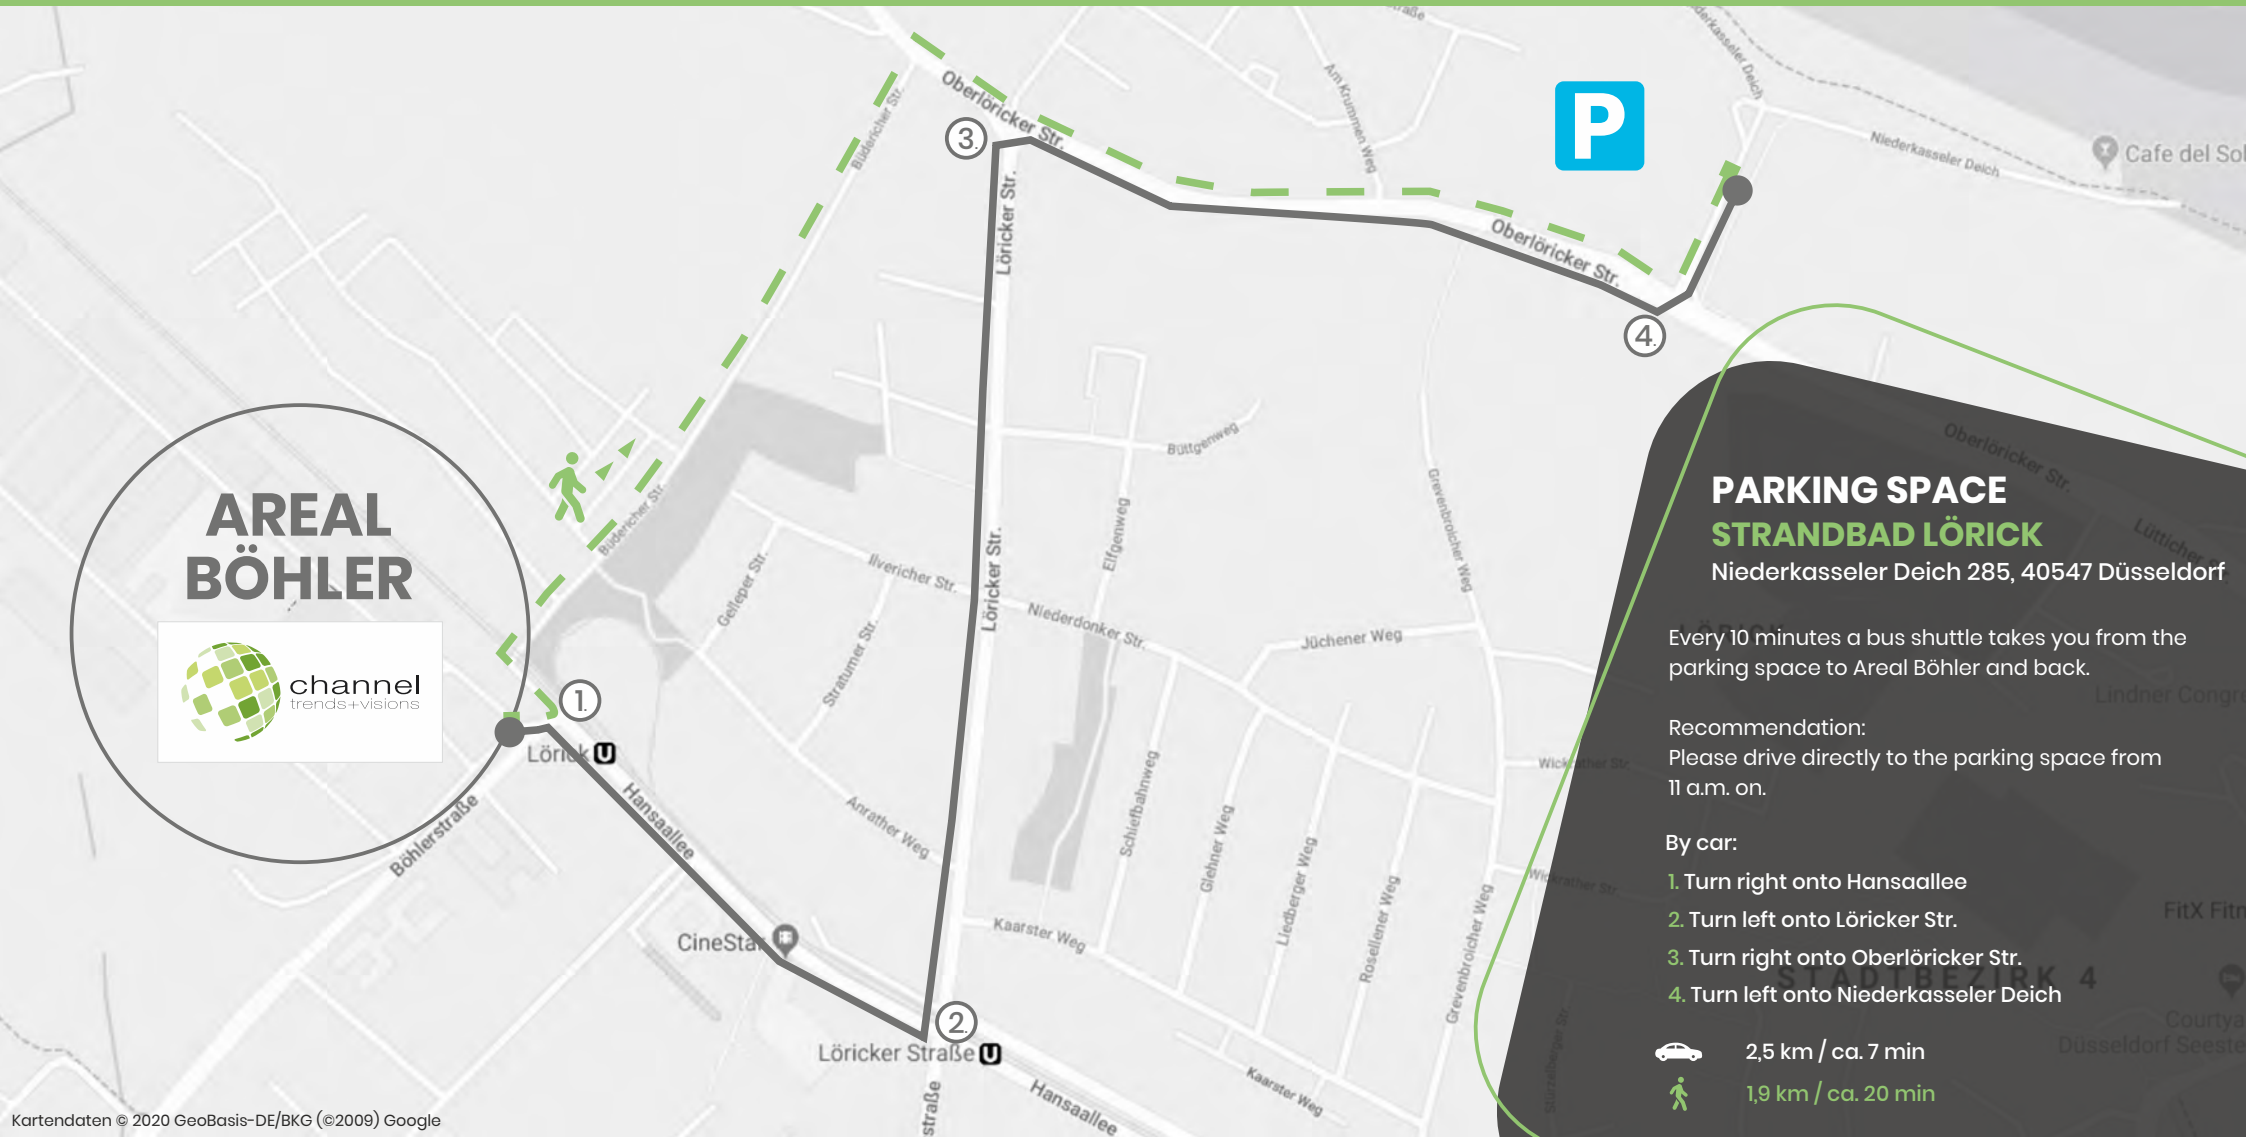

DIRECTIONS PARKING SPACE LÖRICK

AREAL BÖHLER

PARKING SPACE STRANDBAD LÖRICK

Niederkasseler Deich 285, 40547 Düsseldorf

Every 10 minutes a bus shuttle takes you from the parking space to Areal Böhler and back.

Recommendation:
Please drive directly to the parking space from 11 a.m. on.

By car:

1. Turn right onto Hansaallee
2. Turn left onto Löricker Str.
3. Turn right onto Oberlöricker Str.
4. Turn left onto Niederkasseler Deich