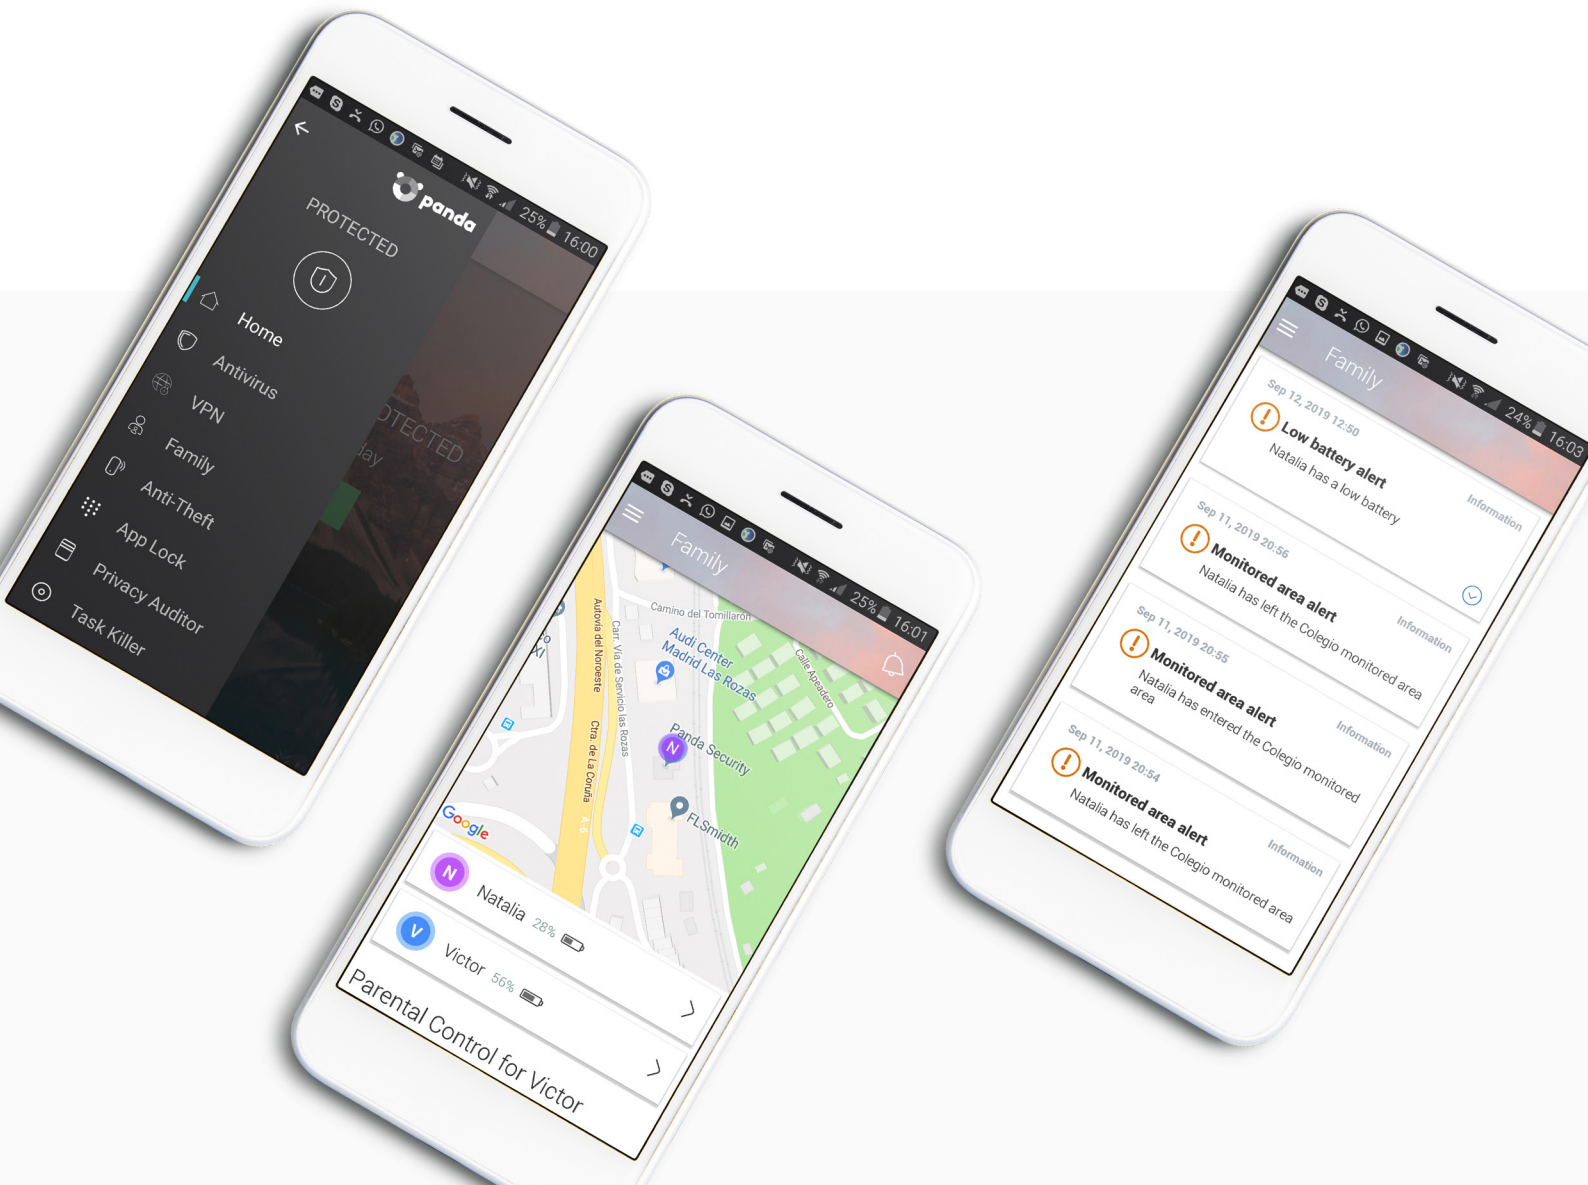

Protecting your little ones from the dangers of the Internet and new technologies is becoming increasingly difficult. However, with Panda Dome Family, guiding and protecting your children online will be much easier.

Panda Dome Family will help you:

- Stop mobile device addiction.
- Prevent unauthorized online purchases.
- Prevent the use of inappropriate apps and social networks.
- Monitor your children's Internet usage (the apps they use, the social media sites they visit, the time spent on each of them, etc.).
- Gain peace of mind knowing the whereabouts of your loved ones at all times and receiving alerts from Panda every time they enter or leave a predefined area.

Additionally, Panda Dome Family can also be used with seniors requiring monitoring and location tracking.

WHAT CAN YOU DO WITH PANDA DOME FAMILY?

-  Locate your loved ones in real time.**
-  View your children's location history (for the past 30 days).**
-  Block or set time limits for phone or tablet usage.*
-  Block or set time limits on apps.*
-  View usage reports for apps such as YouTube, WhatsApp, Instagram or TikTok.*
-  Get alerts when your kids arrive at or leave school, extracurricular activities or any geographic area you define.**
-  Access information about your family members from your mobile device and/or Web console. **
-  Enjoy peace of mind knowing your children have a panic button available that will alert you immediately and will show you their current location in case of emergency.**

* Only available for Android™ devices

** Available for iOS® and Android™ devices

PLUS, PANDA DOME INCLUDES:

 VPN for your loved ones to browse the Internet anonymously, privately, and safely even on public Wi-Fi networks.**