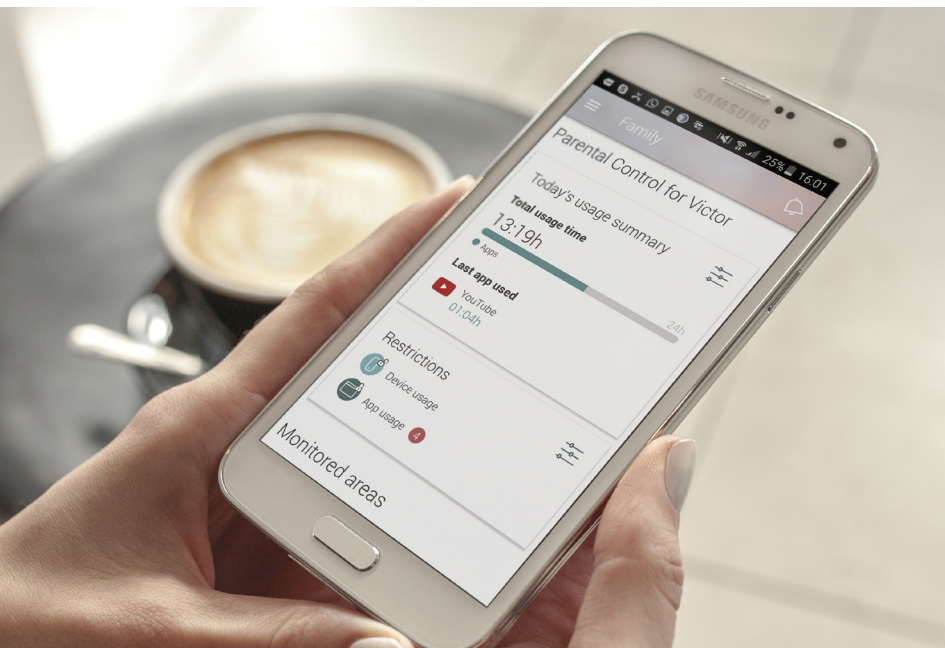

PLUS, PANDA DOME INCLUDES:

VPN for your loved ones to browse the Internet anonymously, privately, and safely even on public Wi-Fi networks.**

Antivirus protection against all types of viruses and malware.*

Anti-theft protection with multiple features:

- Lock and wipe your family's mobile devices remotely in the event of loss or theft.*
- Prevent theft with motion alerts. An alarm will sound if anyone takes your device without permission.*
- Get theft alerts with a photo of the 'thief' and their location after three failed attempts to unlock your device.*

* Only available for Android™ devices

** Available for iOS® and Android™ devices

MINIMUM SYSTEM REQUIREMENTS

Android™

- Operating System: 5 or later.

iOS®

- Operating System: 11 or later.

For more information about Panda Dome Passwords, please visit:

<https://www.pandasecurity.com/en/homeusers/dome-family>