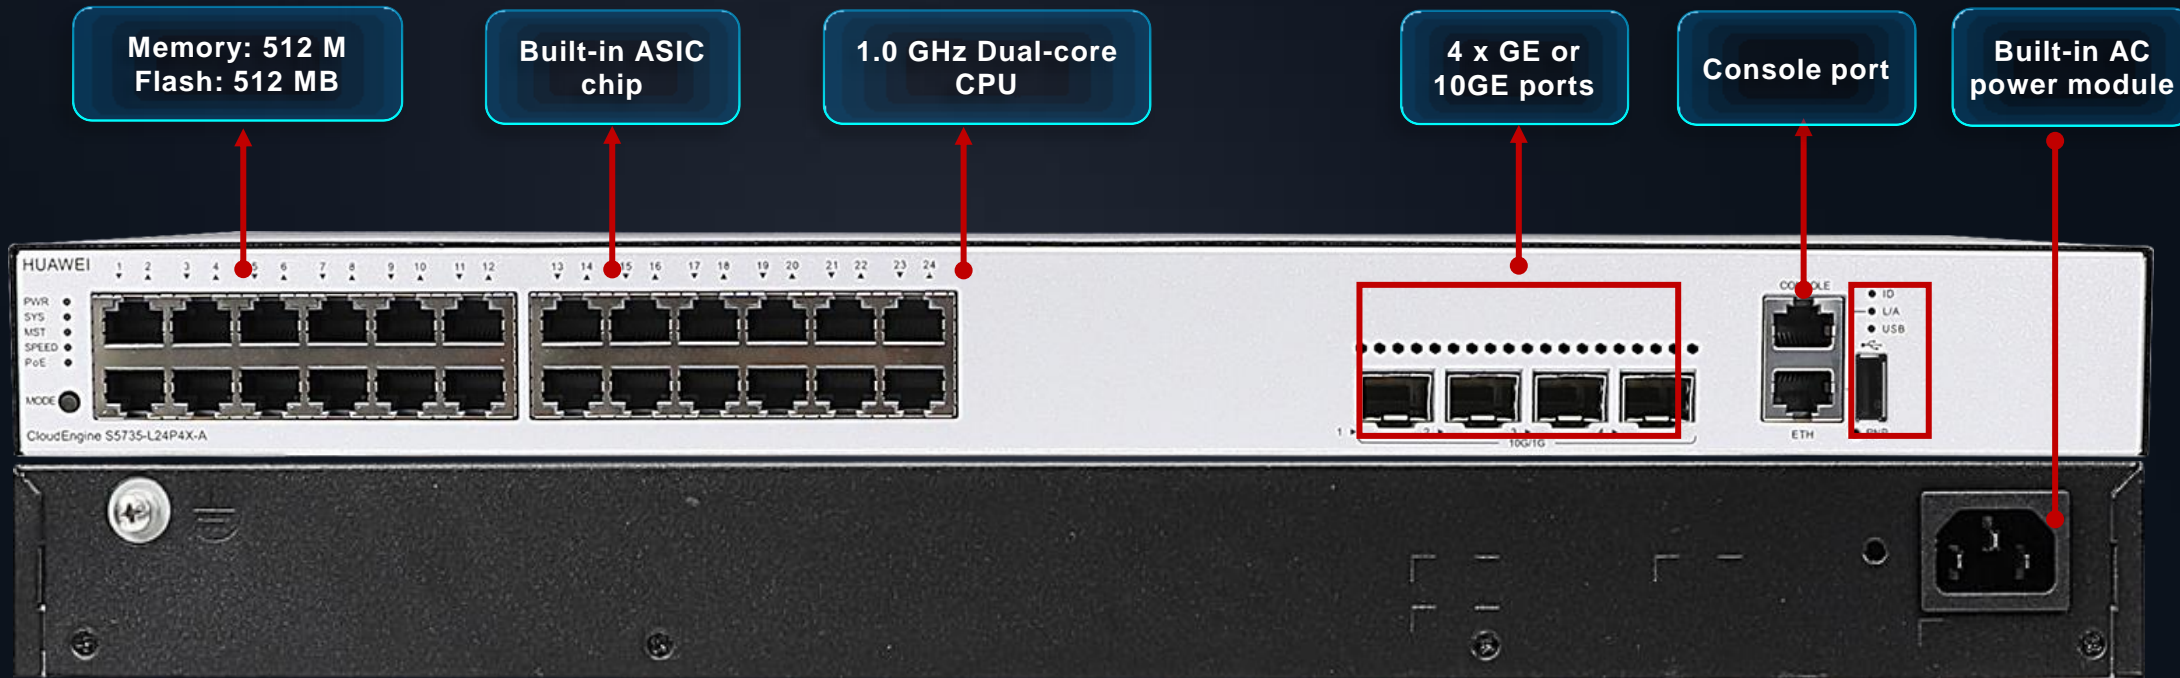

CloudEngine S5735-L24P4X-A1: Simplified GE POE+ Access Switch

- ✓ SVF
- ✓ sFlow
- ✓ eMDI
- ✓ USB-based deployment
- ✓ RIP/RIPng
- ✓ OSPF
- ✓ Telemetry
- ✓ Cloud mgmt.
- ✓ iStack

Supports perpetual/Fast PoE, providing high-quality power supply

Supports intelligent port hibernation and intelligent fan speed adjustment, conserving energy