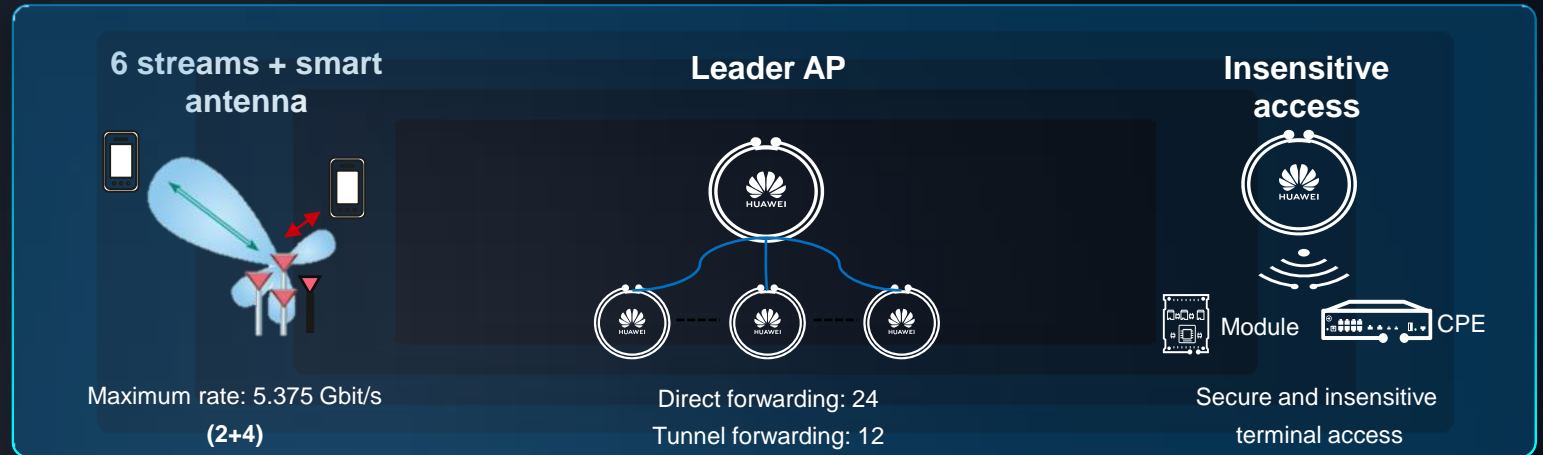

## Simplified gigabit access switch

### CloudEngine S5735-L

- 8/24/48 x GE downlinks, 4 x GE SFP or 10GE SFP+ uplinks
- SVF, enabling plug-and-play
  - Intelligent port hibernation and fan speed adjustment for energy saving
  - Fast/Perpetual PoE, providing reliable power supply and access for PDs

## Typical Scenario

K12-Campus

Retail Store

Branch Office

Hotel

Clinic

SMB

# Indoor Mid-Range Wi-Fi 6 AP: AirEngine 5761-21

**AirEngine 5761-21**

Parameter	Specifications	Parameter	Specifications
Maximum rate	5.375 Gbit/s (0.575Gbps+4.8Gbps)	Antenna	Built-in smart antenna
Interface	2 x GE electrical port	Bluetooth	Bluetooth 5.0
Power consumption	17.9 W (excluding USB)	USB	One
Power supply	DC:12V±10%; PoE+ power supply	IoT expansion	USB extended external IoT