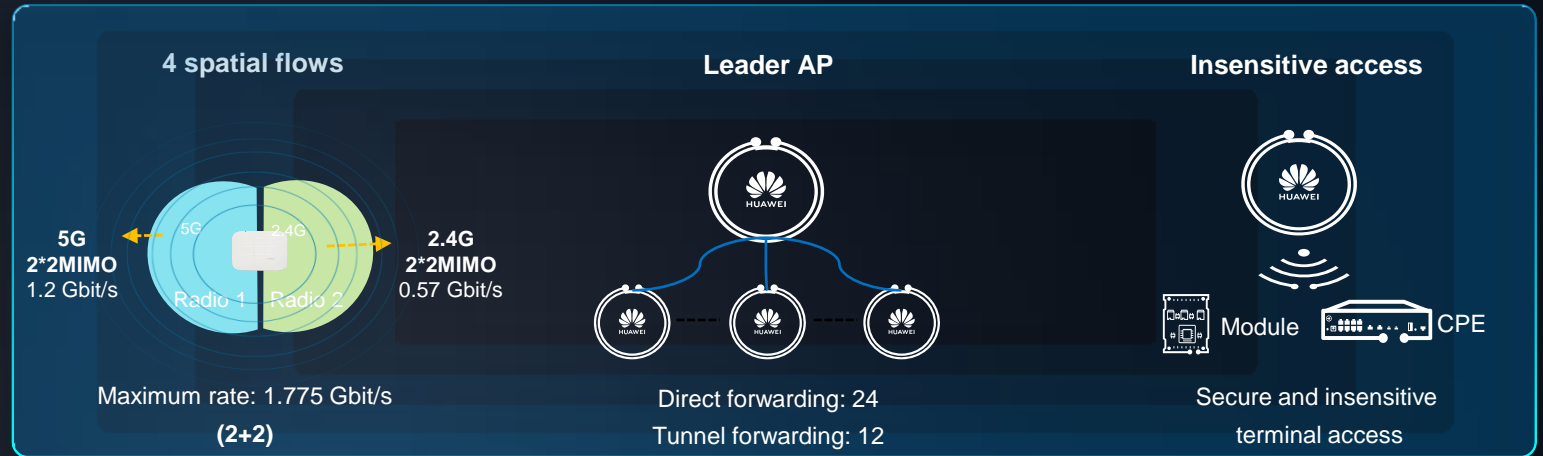

# Indoor Mid-Range Wi-Fi 6 AP: AirEngine 5761-21

**AirEngine 5761-21**

Parameter	Specifications	Parameter	Specifications
Maximum rate	5.375 Gbit/s (0.575Gbps+4.8Gbps)	Antenna	Built-in smart antenna
Interface	2 x GE electrical port	Bluetooth	Bluetooth 5.0
Power consumption	17.9 W (excluding USB)	USB	One
Power supply	DC:12V±10%; PoE+ power supply	IoT expansion	USB extended external IoT

# Indoor Economical Wi-Fi 6 AP: AirEngine 5761-11

**AirEngine 5761-11**

Parameter	Specifications	Parameter	Specifications
Maximum rate	1.775 Gbit/s (0.575Gbps+1.2Gbps)	Antenna	Built-in smart antenna
Interface	1 x GE electrical port	Bluetooth	Bluetooth 5.0
Power consumption	15.3 W (excluding USB)	USB	One
Power supply	DC:12V±10%; PoE+ power supply	IoT expansion	USB extended external IoT