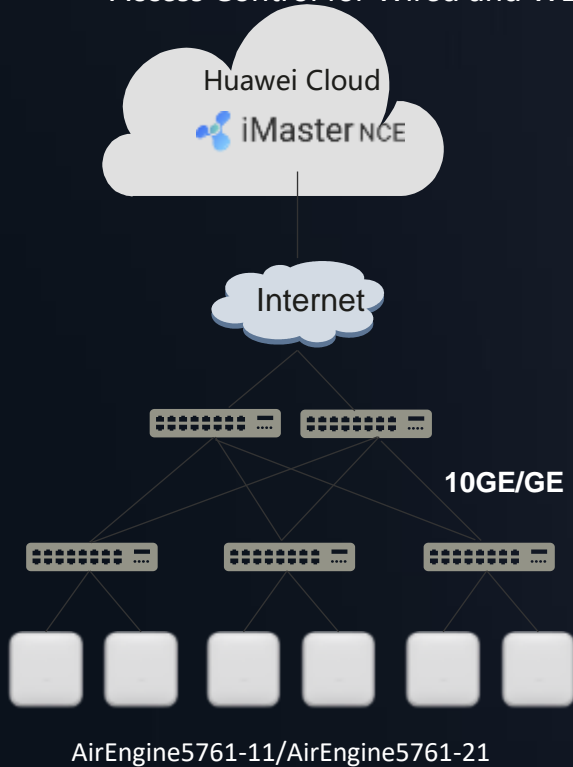

## Promotion Key Messages

- Ready to Ship, Order Today Get The Equipment JUST in 2 weeks
- On Sale: Not Only Fast Delivery, But Also Great Discount
- Switches and WiFi 6 AP Are Covered

Model	Description
AirEngine5761-21	AirEngine5761-21 (11ax,2+4 dual radio, smart antenna, USB, BLE)
AirEngine5761-11	AirEngine5761-11 (11ax,2+2 dual radio, smart antenna, USB, BLE)
S6730-H24X6C	S6730-H24X6C (24↑10 GE SFP+,6 * 100GE/40GE QSFP28)
S5735-L8P4S-A1	S5735-L8P4S-A1 (8*10/100/1000BASE-T Ethernet Interface, 4*GE SFP+,PoE+,AC)
S5735-L24P4X-A1	S5735-L24P4X-A1 (24*10/100/1000BASE-T Ethernet Interface, 4*10 GE SFP+,PoE+,AC)
S5735-L48P4X-A1	S5735-L48P4X-A1 (48*10/100/1000BASE-T Ethernet Interface, 4*10 GE SFP+,PoE+,AC)
Opticals	GE, 10GE, 40GE (Please refer to the BOQ for detail)
License	N1, SNS, TBL license applied

# Can be managed by Cloudcampus: On-Premise, Cloud, Ideal for SMBs

Access+Core 2 Layer Network

Access Control for Wired and WLAN

- **Between access and core layers:** The backbone link supports 10GE link.
- Dual-link bonding increases uplink bandwidth.