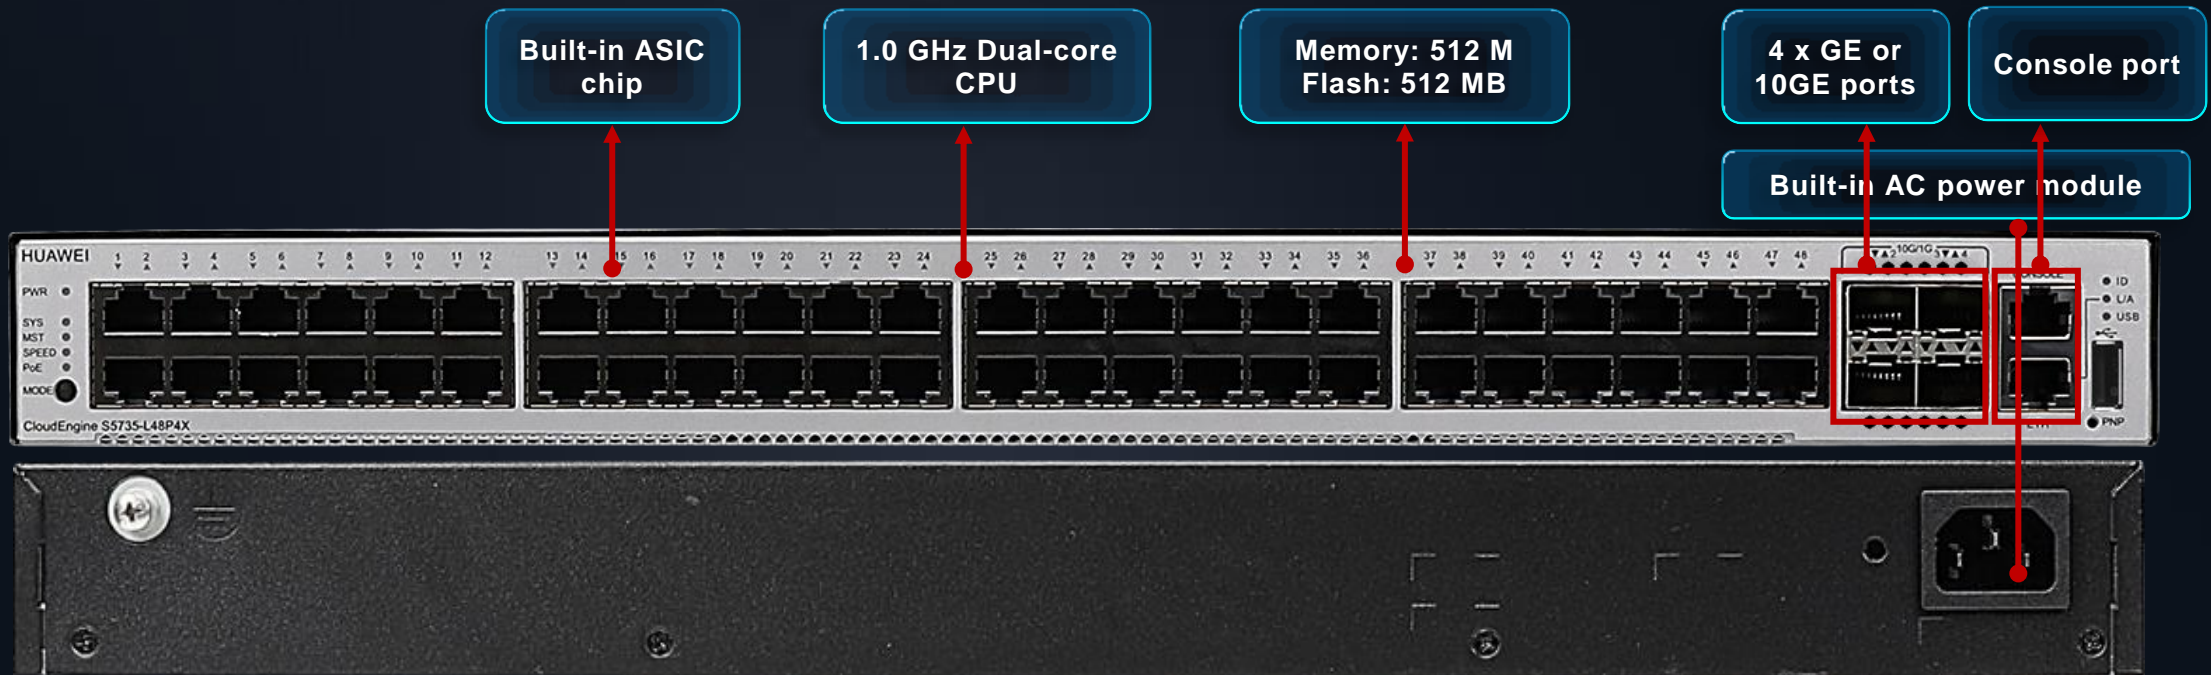

CloudEngine S5735-L48P4X-A1: Simplified GE POE+ Access Switch

- ✓ SVF
- ✓ sFlow
- ✓ eMDI
- ✓ USB-based deployment
- ✓ RIP/RIPng
- ✓ OSPF
- ✓ Telemetry
- ✓ Cloud mgmt.
- ✓ iStack

Supports perpetual/Fast PoE, providing high-quality power supply

Supports intelligent port hibernation and intelligent fan speed adjustment, conserving energy