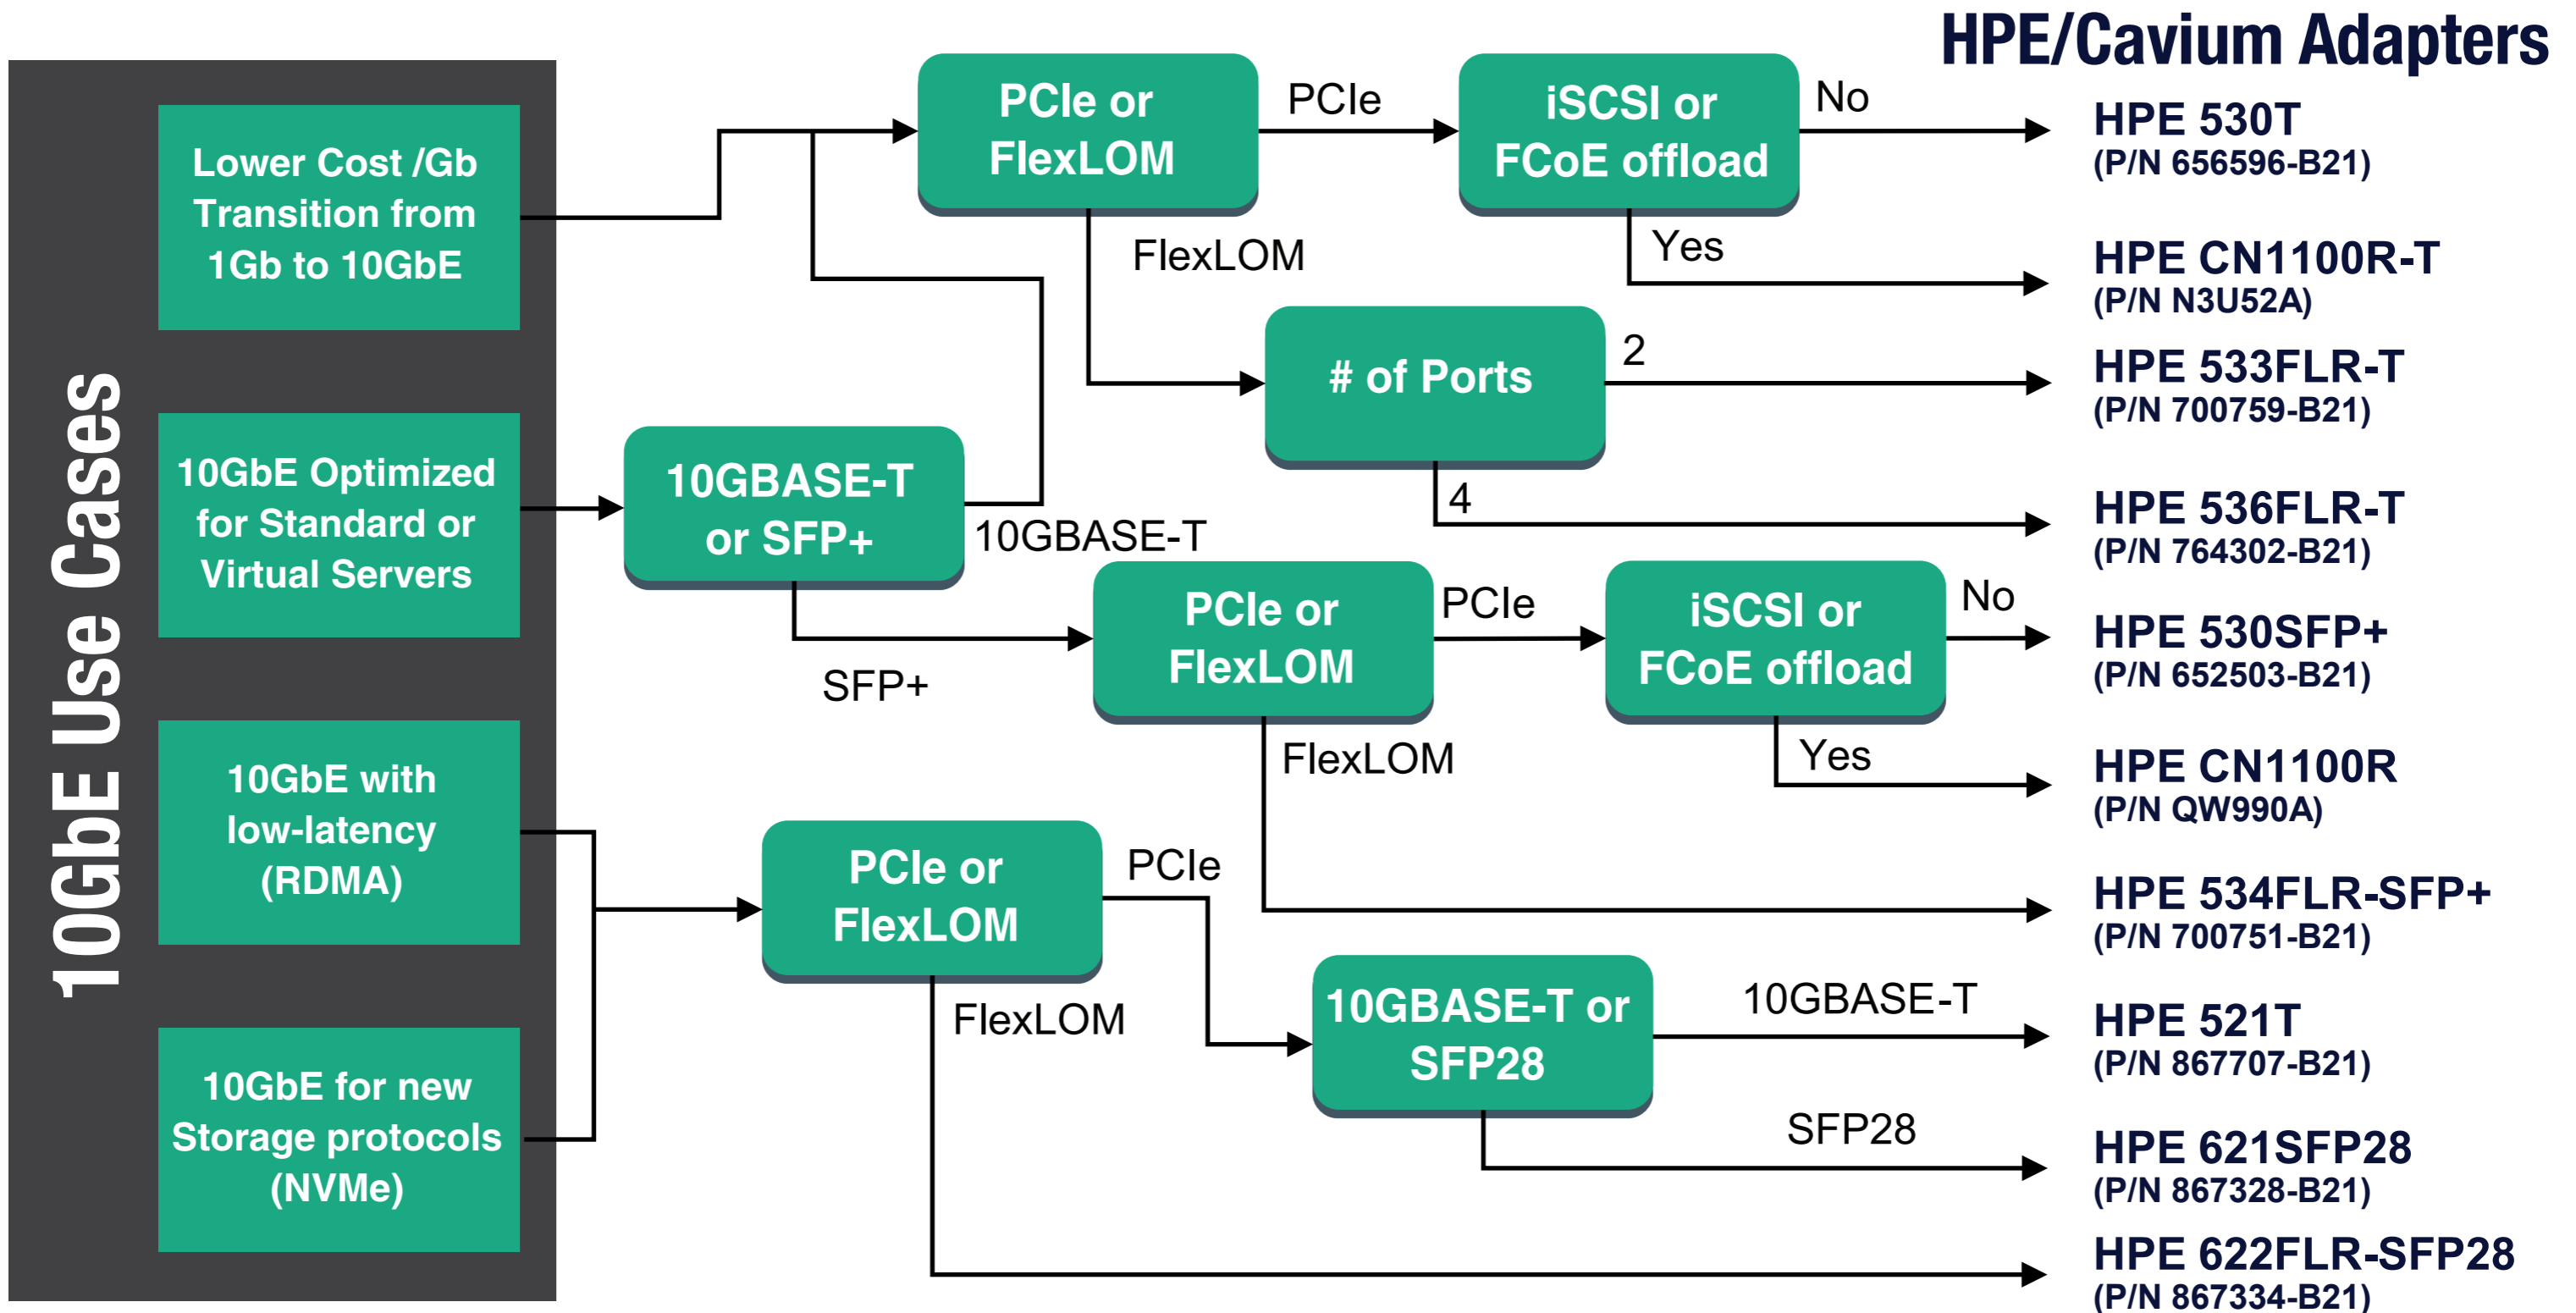

# HPE ProLiant DL/ML and Apollo Decision Tree for 10GbE Adapters

## Key Benefits

Standard  
10GbE NIC  
Compatibility

### Low Cost & Feature Rich

- NPAR
- SR-IOV
- Storage Offload
- Universal RDMA

Superior Price/  
Performance